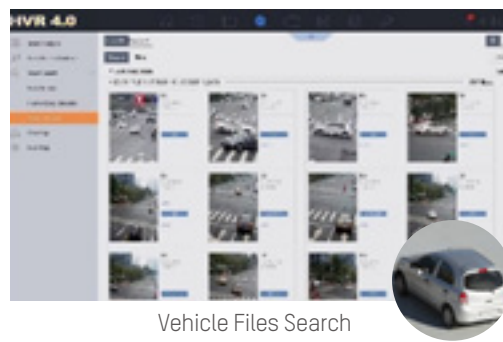

Target Classification

False Alarm Reduction

Conventional Perimeter Protection

Perimeter Protection with Deep Learning

False alarms cannot be disregarded

False alarms are disregarded

Quick Target Search

Infused with the latest deep-learning technology, AcuSense DVRs are able to extract human and vehicles from massive video data and store snapshots of the objects for efficient video footage search and retrieval.

Human Files Search

Vehicle Files Search

Smart human/vehicle
recognition
Efficient video retrieval

ColorVu Turbo HD Camera

ROUND-THE-CLOCK VIVID COLOR BOOSTER

Large Aperture

- F1.0 super aperture
- BBAR coating
- ED Optical glass