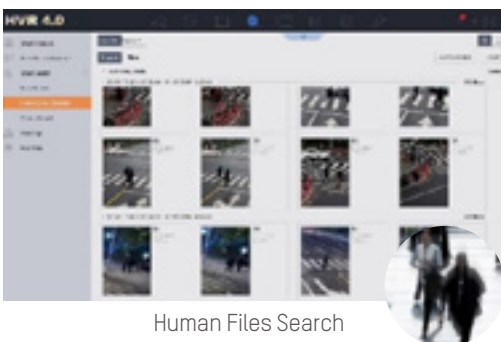

Target Classification

False Alarm Reduction

Conventional Perimeter Protection

Perimeter Protection with Deep Learning

False alarms cannot be disregarded

False alarms are disregarded

Quick Target Search

Infused with the latest deep-learning technology, AcuSense DVRs are able to extract human and vehicles from massive video data and store snapshots of the objects for efficient video footage search and retrieval.