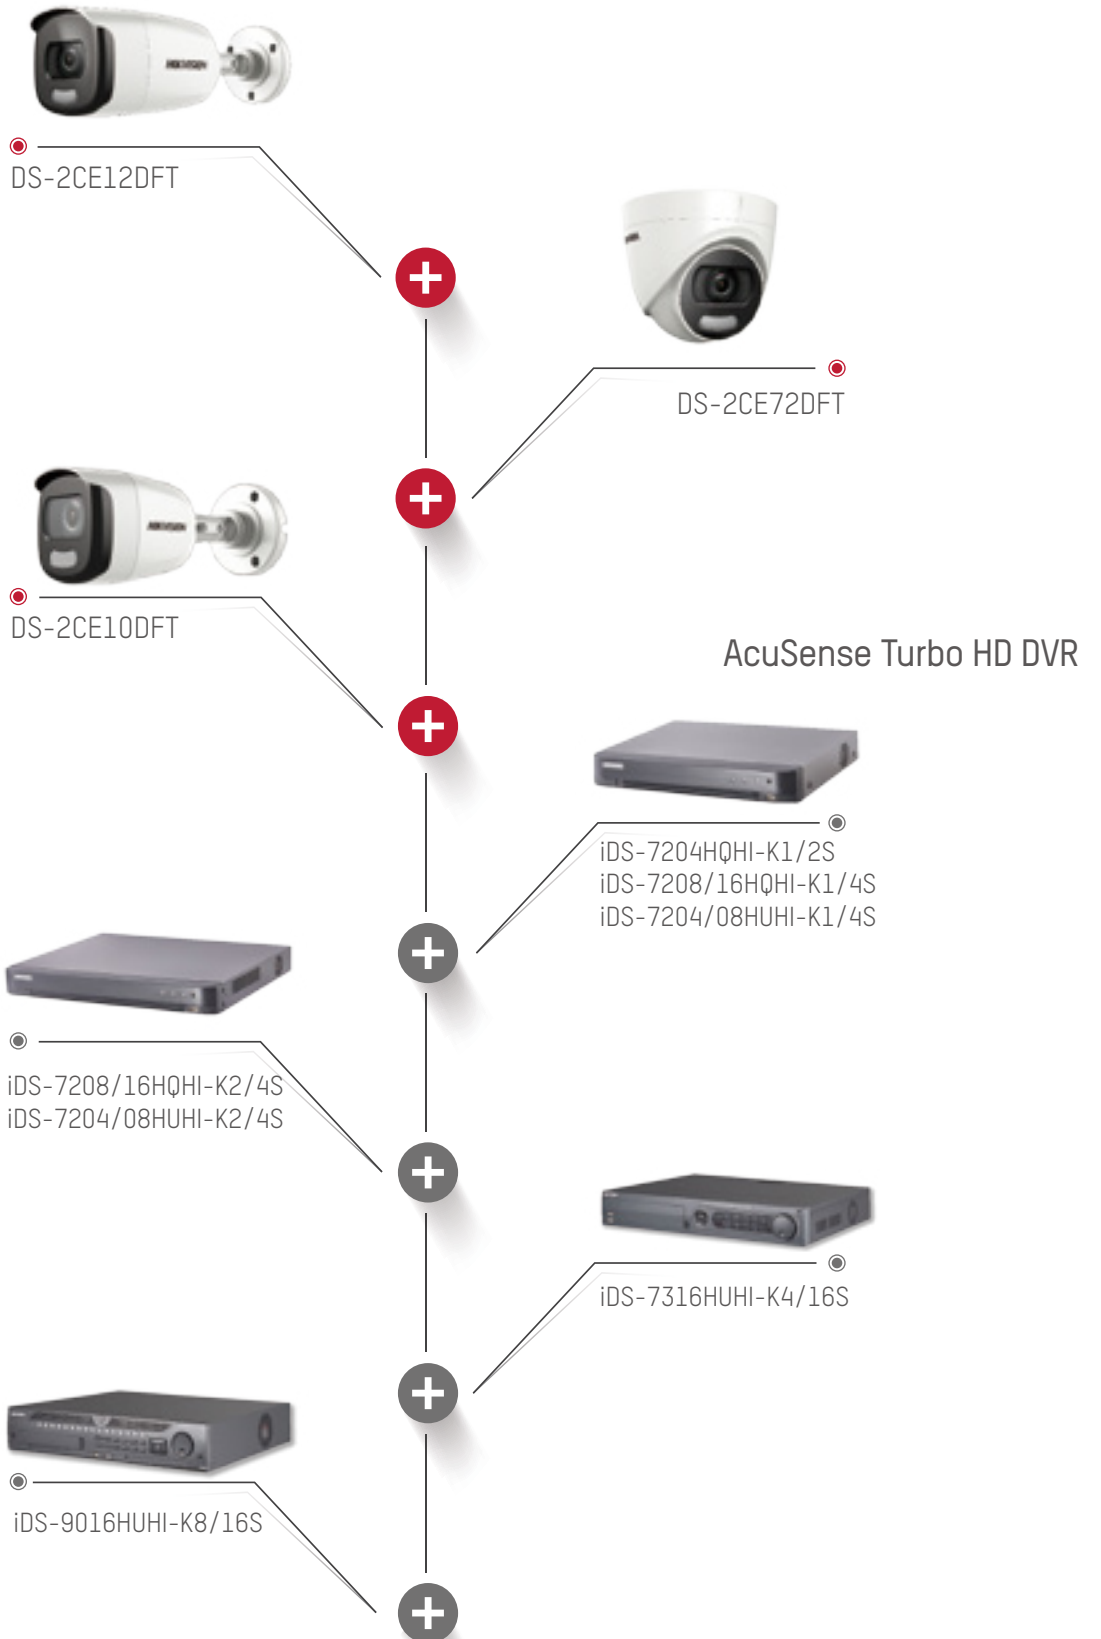

Ultra-low-light and 1080p Camera

ColorVu Turbo HD Camera

Conventional 1080p Camera

Ultra-low-light and 1080p Camera

ColorVu Turbo HD Camera

24/7 Chromatic Image -with supplemental light

Conventional 1080p Camera

Ultra-low-light and 1080p Camera

ColorVu Turbo HD Camera

Turbo HD 5.0

Turbo HD 5.0 PRODUCT SHOWCASE

ColorVu Turbo HD Camera

MORE THAN WHAT YOU SEE
TURBO HD 5.0 SOLUTION

Hikvision Headquarters

No.555 Qianmo Road
310052 Hangzhou
China
T +86 571 88075998
sales@hikvision.com