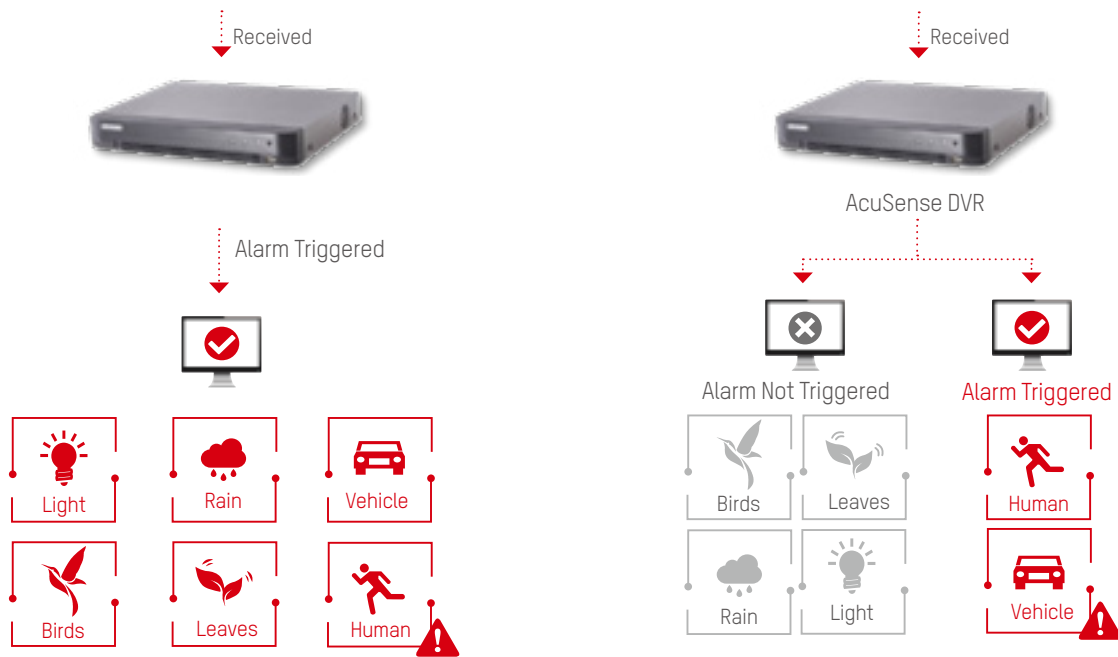

- Large Aperture
- Advanced Sensor
- Friendly Lighting

AcuSense Turbo HD DVR

INTELLIGENTLY ACCURATE WITH DEEP LEARNING

Problems with Conventional Systems

- Conventional security systems only detect moving targets without further analysis
- Frequent false alarms create constant problems for users

Target Classification

False Alarm Reduction

Conventional Perimeter Protection

Perimeter Protection with Deep Learning

False alarms cannot be disregarded

False alarms are disregarded

Quick Target Search

Infused with the latest deep-learning technology, AcuSense DVRs are able to extract human and vehicles from massive video data and store snapshots of the objects for efficient video footage search and retrieval.

Human Files Search

Vehicle Files Search

Smart human/vehicle
recognition
Efficient video retrieval

ColorVu Turbo HD Camera

ROUND-THE-CLOCK VIVID COLOR BOOSTER

Large Aperture

- F1.0 super aperture
- BBAR coating
- ED Optical glass

Advanced Sensor

- Smart FSI technology
- Self-adaptive 3D DNR algorithm

Friendly Lighting

- Anti-glare diffusion lens
- Warm supplemental lighting

24/7 Chromatic Image -without supplemental light

Conventional 1080p Camera