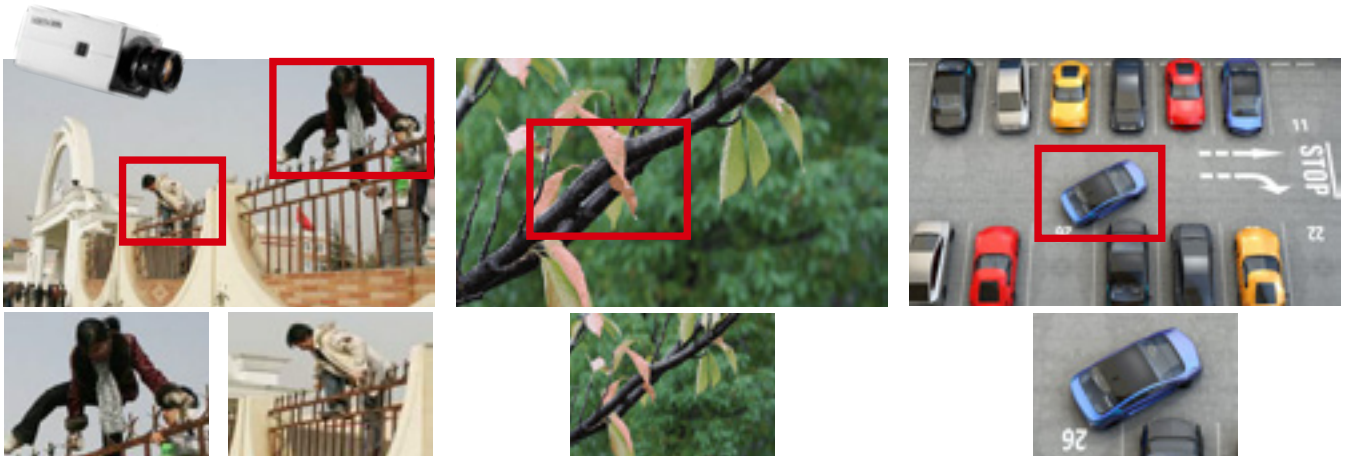

Target Classification

False Alarm Reduction

Conventional Perimeter Protection

Perimeter Protection with Deep Learning

False alarms cannot be disregarded

False alarms are disregarded

Quick Target Search

Infused with the latest deep-learning technology, AcuSense DVRs are able to extract human and vehicles from massive video data and store snapshots of the objects for efficient video footage search and retrieval.