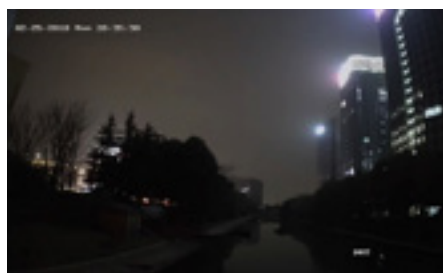

Target Classification

False Alarm Reduction

Conventional Perimeter Protection

Perimeter Protection with Deep Learning

False alarms cannot be disregarded

False alarms are disregarded

Quick Target Search

Infused with the latest deep-learning technology, AcuSense DVRs are able to extract human and vehicles from massive video data and store snapshots of the objects for efficient video footage search and retrieval.

Advanced Sensor

- Smart FSI technology
- Self-adaptive 3D DNR algorithm

Friendly Lighting

- Anti-glare diffusion lens
- Warm supplemental lighting

24/7 Chromatic Image -without supplemental light

Conventional 1080p Camera