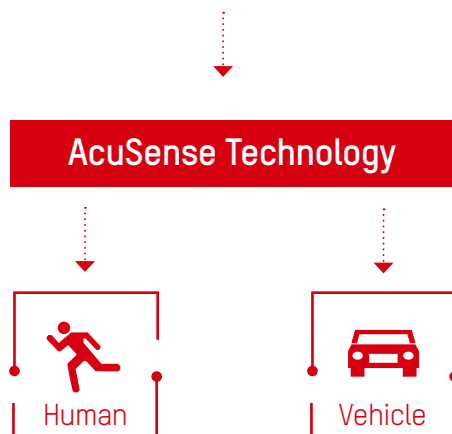

- Deep-learning algorithm
- GPU architecture
- Target classification (Human / Vehicle / Others)

ColorVu Turbo HD Camera

With 24 hour chromatic imaging, the ColorVu technology turns dark nights into colorful day.

- Large Aperture
- Advanced Sensor
- Friendly Lighting

AcuSense Turbo HD DVR

INTELLIGENTLY ACCURATE WITH DEEP LEARNING

Problems with Conventional Systems

- Conventional security systems only detect moving targets without further analysis
- Frequent false alarms create constant problems for users

Target Classification

False Alarm Reduction

Conventional Perimeter Protection

Perimeter Protection with Deep Learning

False alarms cannot be disregarded

False alarms are disregarded

Quick Target Search

Infused with the latest deep-learning technology, AcuSense DVRs are able to extract human and vehicles from massive video data and store snapshots of the objects for efficient video footage search and retrieval.