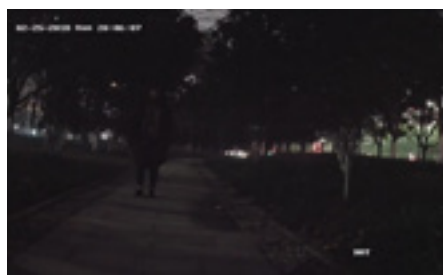

Advanced Sensor

- Smart FSI technology
- Self-adaptive 3D DNR algorithm

Friendly Lighting

- Anti-glare diffusion lens
- Warm supplemental lighting

24/7 Chromatic Image -without supplemental light

Conventional 1080p Camera

Ultra-low-light and 1080p Camera

ColorVu Turbo HD Camera

Conventional 1080p Camera

Ultra-low-light and 1080p Camera

ColorVu Turbo HD Camera

24/7 Chromatic Image -with supplemental light

Conventional 1080p Camera