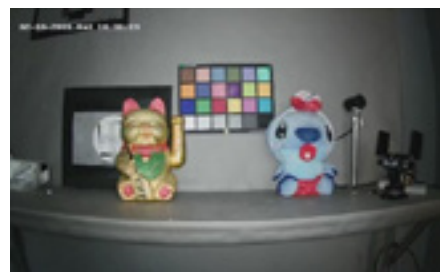

ColorVu Turbo HD Camera

Turbo HD 5.0