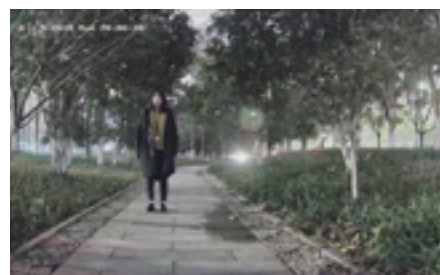

Ultra-low-light and 1080p Camera

ColorVu Turbo HD Camera

Conventional 1080p Camera

Ultra-low-light and 1080p Camera

ColorVu Turbo HD Camera

24/7 Chromatic Image -with supplemental light

Conventional 1080p Camera