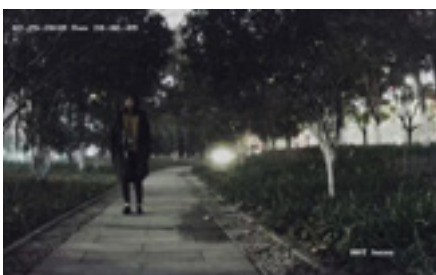

Ultra-low-light and 1080p Camera