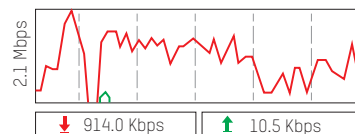

24-hour recording file sizes (in GB) of H.264, H.265, and H.265+

* The above data is from a test environment and is for reference only.

COMPLETE PRODUCT OFFERING

Hikvision offers various types of 2 MP full-HD cameras, such as motorized VF lens bullet camera, dome camera, and up to 36x optical zoom PTZ camera for 24/7 CCTV surveillance.