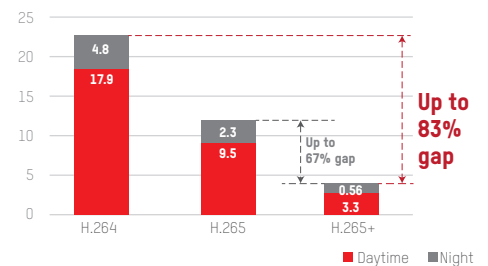

Featuring F0.95 consistent aperture, the DARKEYE SLA lens is truly the icing on the cake for the low-light performance of the DarkFighter series.

Conventional lens

Hikvision DARKEYE SLA lens

HV0733D-6MP

- Up to 6 MP resolution
- Focal length: 7 to 33 mm
- Aperture: F0.95-C
- Format: 1/1.8"

Bitrate comparison between H.264 and H.265+

Extremely low requirements for bandwidth and storage

80% reduction

24-hour recording file sizes (in GB) of H.264, H.265, and H.265+

* The above data is from a test environment and is for reference only.