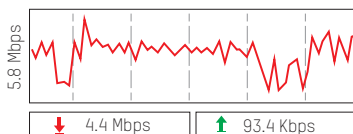

Bitrate comparison between H.264 and H.265+

Extremely low requirements for bandwidth and storage

80% reduction

24-hour recording file sizes (in GB) of H.264, H.265, and H.265+

* The above data is from a test environment and is for reference only.