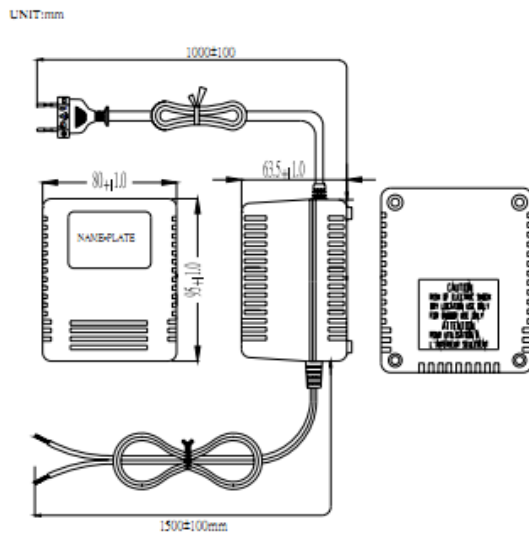

HKA-A24250-230

AC24V Power Supply

Function Description:

- This product is a universal AC - AC power supply (Linear Transformer) .
- Support multiple protection function, including short-circuit protection and over-temperature protection.
- Designed to meet CE standard.
- Suitable for IPC, PTZ dome cameras and other video surveillance front end products which need 24V power supply.

Order Model:

HKA-A24250-230

Dimension:

Specifications:

| Model | HKA-A24250-230 |
|------------------------------------|---|
| Specifications | AC24V |
| Color | Black |
| Mount Option | Two-wire |
| Input Requirement | AC220V/50Hz |
| Output Requirement | AC24V/2.5A, |
| No-load Output Voltage | 26.5±1V |
| Output Power | 60W Max |
| Input Interface | CE |
| Output Plug Type | Two-wire |
| Wire | Input wire:1000±100mm, Output wire:1500±100mm |
| Operating Temperature and Humidity | -10°C - +40°C, Humidity: 30%~85% |
| Dimension (mm) | 96×81×64.5 mm |
| Weight | 1230g |