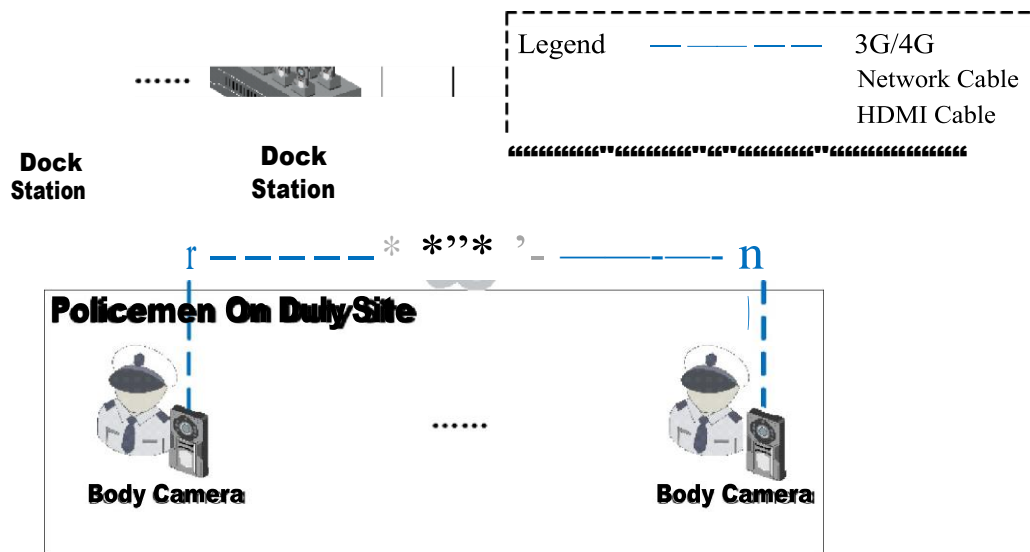

## Central PoMce Department

Video Wall

Central Platform    Control Client    Mobile Client    Hybrid SAN

Decoder

Police|Office

## Dimension

Distributed by