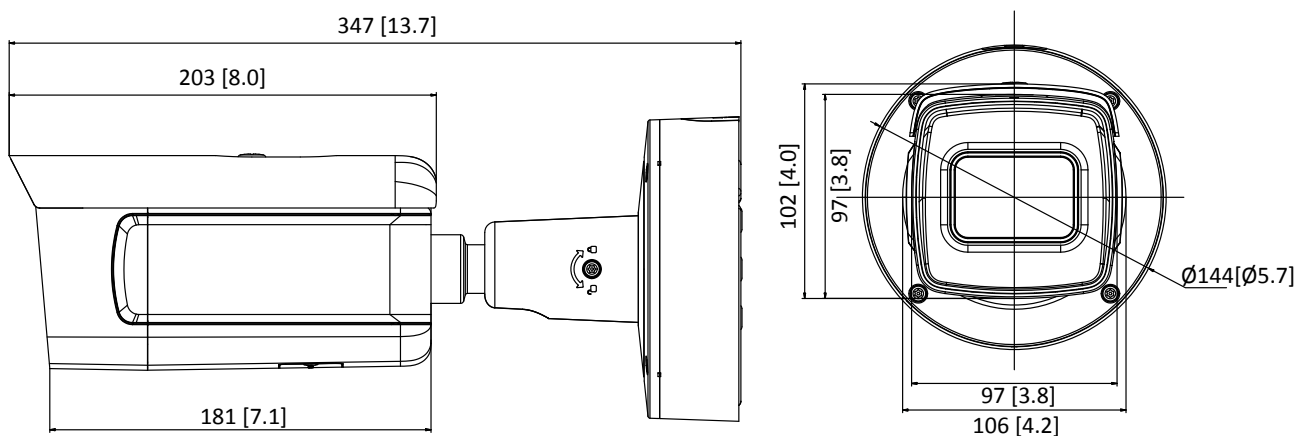

Operating Conditions	-30 °C to 65 °C (-22 °F to 149 °F), -H: -40 °C to 65 °C (-40 °F to 149 °F) Humidity 95% or less (non-condensing)
Power Supply	12 VDC ± 20%, two-core terminal block PoE (802.3at, class 4)
Power Consumption and Current	-IZS: 12 VDC, 1.0 A, max. 12 W; PoE (802.3at, 42.5 V to 57 V), 0.3 A to 0.2 A -IZHS: 12 VDC, 1.3 A, max. 15 W; PoE (802.3at, 42.5 V to 57 V), 0.4 A to 0.3 A
Protection Level	IP67, IK10
Heater	-H: yes
Material	Aluminum alloy
Dimensions	Camera: $\Phi 144 \times 347$ mm ( $\Phi 5.7'' \times 13.7''$ ) With package: $405 \times 190 \times 180$ mm ( $15.9'' \times 7.5'' \times 7.1''$ )
Weight	Camera: approx. 2.45 kg (5.40 lb.) With package: approx. 2.7 kg (5.95 lb.)

## Available Model

DS-2CD5A26G0-IZS/K (2.8–12 mm), DS-2CD5A26G0-IZHS/K (2.8–12 mm)

DS-2CD5A26G0-IZS/K (8–32 mm), DS-2CD5A26G0-IZHSK (8–32 mm)

\*-H: Heater supported

## Dimension

Unit: mm[inch]