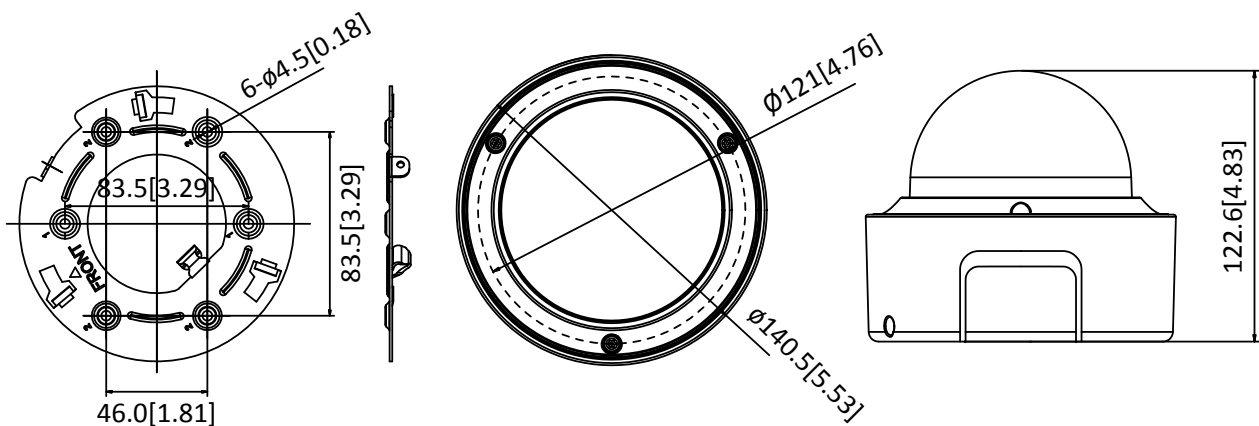

Power Supply	Recommended DC input 12 V, voltage range of 10 to 48 VDC allowed, two-core terminal block PoE (802.3af, class 3)
Power Consumption and Current	With extra load: 12 VDC, 0.8 A, max. 10.5 W; PoE (802.3af, 36 V to 57 V), 0.2 A to 0.3 A, class 3 Without extra load: 12 VDC, 0.6 A, max. 8 W; PoE (802.3af, 36 V to 57 V), 0.2 A to 0.3 A, class 3 “with extra load” means that an extra device is connected to and powered by the camera.
Protection Level	IK10
Material	Metal
Dimensions	Camera: $\Phi 140.5 \times 122.6$ mm ($\Phi 5.5'' \times 4.8''$) With package: $244 \times 174 \times 173$ mm ($9.6'' \times 6.9'' \times 6.8''$)
Weight	Camera: 900 g (1.98 lb.) With package: 1250 g (2.76 lb.)

Note: Listed resolutions are only selectable options. It does not mean that all streams can work at their maximum resolution at the same time.

Available Model

DS-2CD5146G0-IZSUHK (2.7mm to 13.5mm)

Dimension