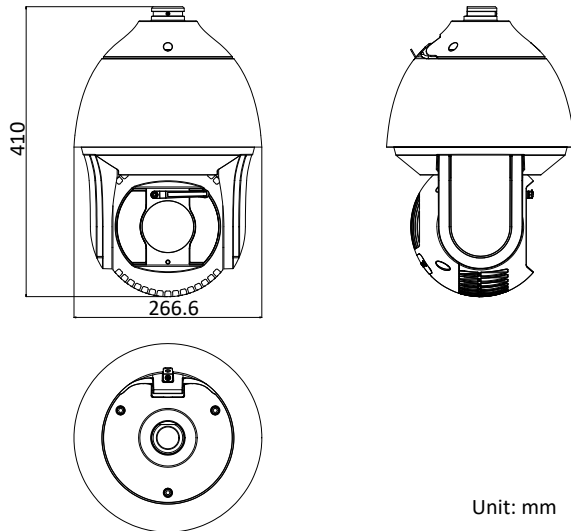

Order Model

DS-2DF8836IX-AEL(C), without wiper, 24 VAC & Hi-PoE

DS-2DF8836IX-AELW(C), with wiper, 24 VAC & Hi-PoE

Dimensions