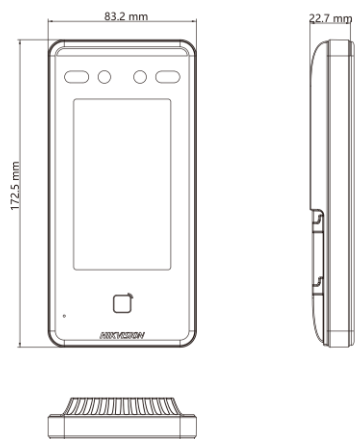

▪ **Available Model**

DS-K1T341CM-SA

▪ **Dimension**