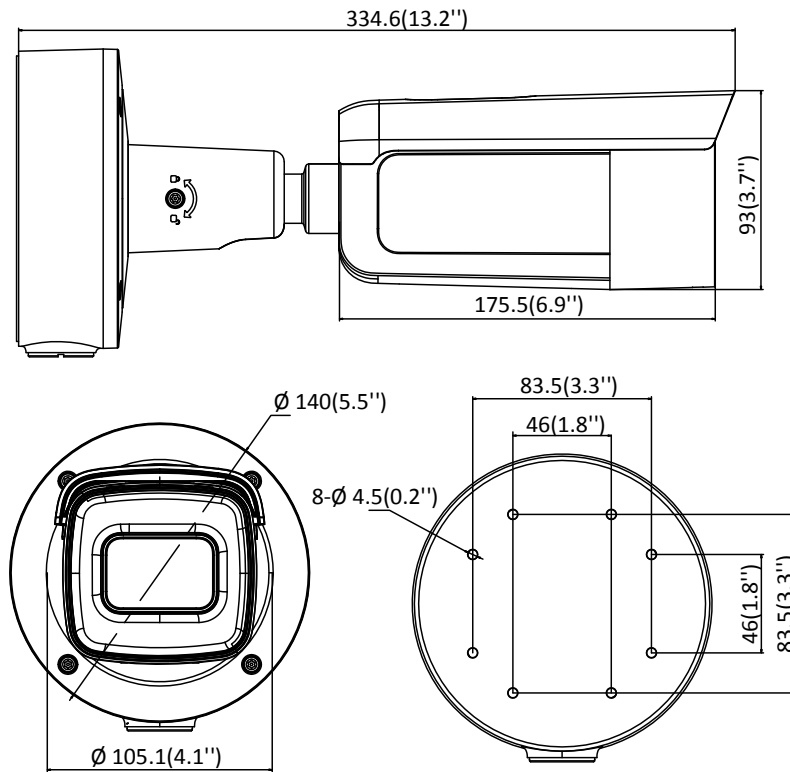

Dimensions

Unit: mm(inch)

Accessories

Distributed by

HIKVISION®

Headquarters

No.555 Qianmo Road, Binjiang District,
Hangzhou 310051, China
T +86-571-8807-5998
overseasbusiness@hikvision.com

Hikvision USA
T +1-909-895-0400
sales.usa@hikvision.com

Hikvision Australia
T +61-2-8599-4233
salesau@hikvision.com

Hikvision India
T +91-22-28469900
sales@pramahikvision.com

Hikvision Canada
T +1-866-200-6690
sales.canada@hikvision.com

Hikvision Thailand
T +662-275-9949
sales.thailand@hikvision.com

Hikvision Europe
T +31-23-5542770
sales.eu@hikvision.com

Hikvision Italy
T +39-0438-6902
info.it@hikvision.com

Hikvision Brazil
T +55 11 3318-0050
Latam.support@hikvision.com

Hikvision Turkey
T +90 (216)521 7070- 7074
sales.tr@hikvision.com

Hikvision Malaysia
T +601-7652-2413
sales.my@hikvision.com

Hikvision UK & Ireland
T +01628-902140
sales.uk@hikvision.com

Hikvision South Africa
Tel: +27 (10) 0351172
sale.africa@hikvision.com

Hikvision France
T +33(0)1-85-330-450
info.fr@hikvision.com

Hikvision Kazakhstan
T +7-727-9730667
nikia.panfilov@hikvision.ru

Hikvision Vietnam
T +84-974270888
sales.vt@hikvision.com

Hikvision UAE
T +971-4-4432090
salesme@hikvision.com

Hikvision Singapore
T +65-6684-4718
sg@hikvision.com

Hikvision Spain
T +34-91-737-16-55
info.es@hikvision.com

Hikvision Tashkent
T +99-87-1238-9438
uzb@hikvision.ru

Hikvision Hong Kong
T +852-2151-1761
info.hk@hikvision.com

Hikvision Russia
T +7-495-669-67-99
saleru@hikvision.com

Hikvision Korea
T +82-(0)31-731-8817
sales.korea@hikvision.com

Hikvision Poland
T +48-22-460-01-50
info.pl@hikvision.com

Hikvision Indonesia
T +62-21-2933759
Sales.Indonesia@hikvision.com

Hikvision Colombia
sales.colombia@hikvision.com