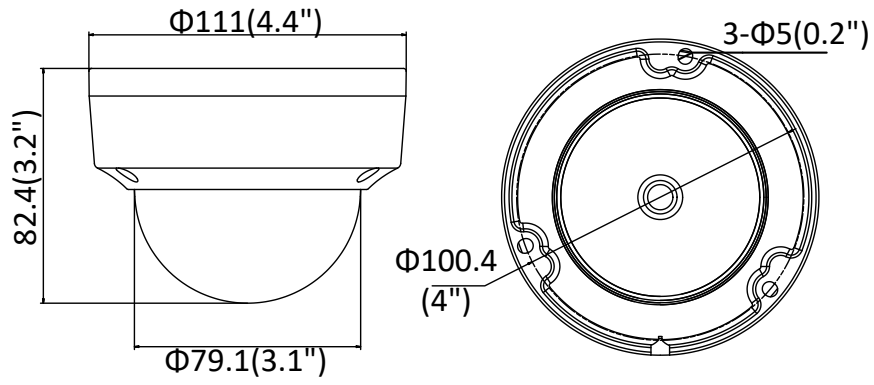

Dimension

Unit: mm