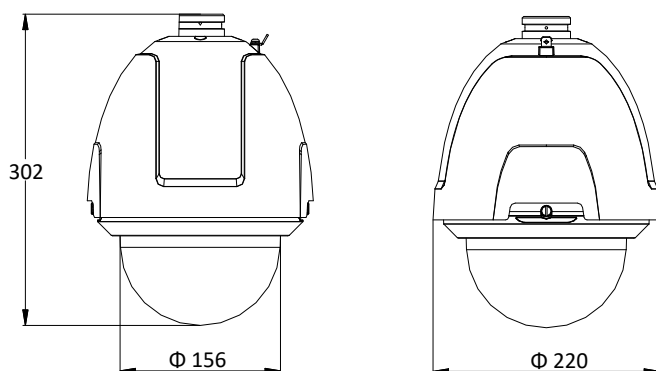

Working Temperature	-40°C to 65°C (-40°F to 149°F) (Outdoor) -10°C to 50°C (14°F to 122°F) (Indoor)
Working Humidity	≤ 90%
Protection Level	IP66 Standard (Outdoor), IK10, 6000V Lightning Protection, Surge Protection and Voltage Transient Protection
Regulatory Information	FCC, CE, UL, 100% PVC Free, RoHS, WEEE
Dimensions	Φ 220 mm × 302 mm (Φ 8.66" × 11.89") (Outdoor) Φ 245.1 mm × 239 mm (Φ 9.65" × 9.41") (Indoor)
Weight	Approx. 4 kg (8.82 lb) (Outdoor) Approx. 3.4 kg (7.50 lb) (Indoor)

Order Model

DS-2DF5232X-AEL (D), 24 VAC & Hi-PoE (Outdoor)

DS-2DF5232X-AE3 (D), 24 VAC & Hi-PoE (Indoor)

Dimensions

Outdoor Speed Dome

Indoor Speed Dome

Unit: mm

Accessories