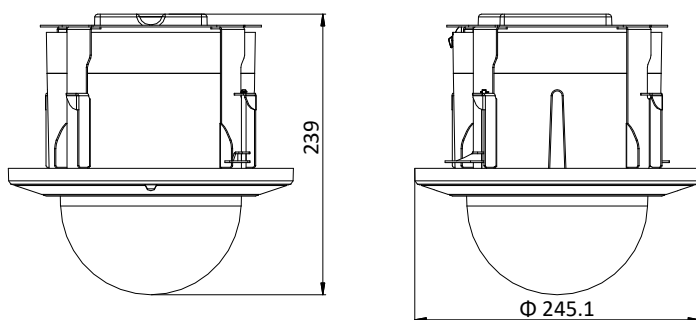

Working Temperature	-40°C to 65°C (-40°F to 149°F) (Outdoor) -10°C to 50°C (14°F to 122°F) (Indoor)
Working Humidity	≤ 90%
Protection Level	IP66 Standard (Outdoor), IK10, 6000V Lightning Protection, Surge Protection and Voltage Transient Protection
Regulatory Information	FCC, CE, UL, 100% PVC Free, RoHS, WEEE
Dimensions	Φ 220 mm × 302 mm (Φ 8.66" × 11.89") (Outdoor) Φ 245.1 mm × 239 mm (Φ 9.65" × 9.41") (Indoor)
Weight	Approx. 4 kg (8.82 lb) (Outdoor) Approx. 3.4 kg (7.50 lb) (Indoor)

Order Model

DS-2DF5232X-AEL (D), 24 VAC & Hi-PoE (Outdoor)

DS-2DF5232X-AE3 (D), 24 VAC & Hi-PoE (Indoor)

Dimensions

Outdoor Speed Dome

Indoor Speed Dome

Unit: mm

Accessories