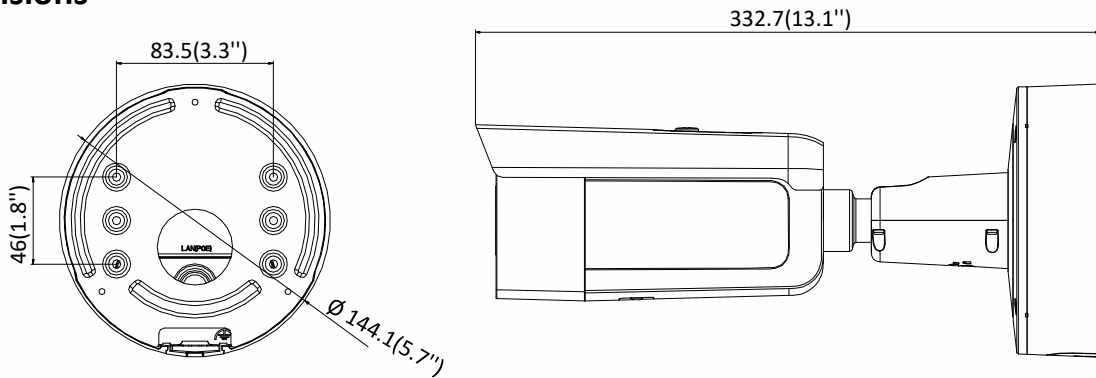

Power Supply	12 VDC \pm 25% PoE (802.3at, class 4)
Power Consumption and Current	12 VDC, 1.2A, max. 12.5W PoE: (802.3at, 42.5V to 57V), 0.5A to 0.3A, max. 13W
Protection Level	IP67, IK10 NEMA 4X(Y)
Accessory	The junction box is included in the package
Material	Front cover: metal, back cover: metal
Dimensions	Camera: Φ 144 \times 332.7 mm (Φ 5.7" \times 13.1")
Weight	Camera: 1400 g (3.1 lb.) With package: 2500 g (5.5 lb.)

Available Model:

DS-2CD3685G0-IZS(Y) (2.7 to 13.5 mm)

Dimensions

Unit: mm(inch)

Accessories

DS-1475ZJ-SUS
Vertical Pole Mount

DS-1476ZJ-SUS
Corner Mount

DS-1275ZJ-S-SUS
Vertical Pole Mount