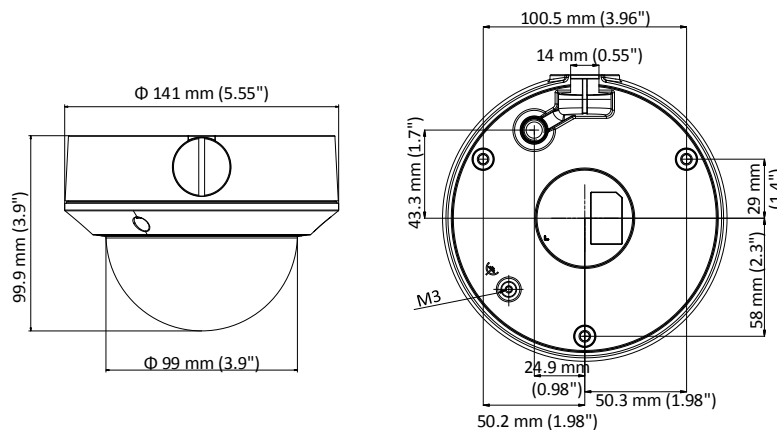

Day/Night Switch	Auto, scheduled
Network	
Network Storage	Support Micro SD/SDHC/SDXC card (128G), local storage and NAS (NFS,SMB/CIFS), ANR
Alarm Trigger	Motion detection, video tampering alarm, network disconnected, IP address conflicted, illegal login
Protocols	TCP/IP, ICMP, HTTP, HTTPS, FTP, DHCP, DNS, DDNS, RTP, RTSP, RTCP, PPPoE, NTP, UPnP, SMTP, SNMP, IGMP, 802.1X, QoS, IPv6, UDP, Bonjour
General Function	One-key reset, anti-flicker, heartbeat, mirror, password protection, privacy mask, watermark, IP address filter
Firmware Version	5.5.3
API	ONVIF (PROFILE S, PROFILE G), ISAPI
Simultaneous Live View	Up to 6 channels
User/Host	Up to 32 users 3 levels: Administrator, Operator and User
Client	iVMS-4200, Hik-Connect, iVMS-5200
Web Browser	IE8+, Chrome 31.0-44, Firefox 30.0-51, Safari 8.0+
Interface	
Communication Interface	1 RJ45 10M/100M self-adaptive Ethernet port
Video Output (Without -Z)	1Vp-p composite output (75 Ω/BNC)
Audio (-S)	1 input, 1 output
Alarm (-S)	2 alarm input, 2 alarm output
Reset Button	Yes
General	
Operating Conditions	-30 °C to 50 °C (-22 °F to 122 °F), humidity: 95% or less (non-condensing)
Power Supply	12 VDC ± 25%, 5.5 mm coaxial power plug PoE (802.3af, class 3)
Power Consumption and Current	-Z: 12 VDC, 0.8 A, Max: 10 W; PoE: (802.3af, 36 V to 57 V), 0.35 A to 0.2 A, Max: 12 W Without -Z: 12 VDC, 0.5 A, Max: 6 W; PoE: (802.3af, 36 V to 57 V), 0.22 A to 0.14 A, Max: 8 W
Protection Level	IP67, IK10 TVS 2000V lightning protection, surge protection and voltage transient protection
Material	Metal & Plastic
Dimensions	Camera: Φ 141 mm × 99.9 mm (5.6" × 3.9") With package: 140 mm × 140 mm × 154 mm (5.5" × 5.5" × 6.1")
Weight	Camera: approx. 820 g (1.8 lb.) With package: approx. 1200 g (2.6 lb.)

Available Models

DS-2CD3741G0-I (2.7 mm to 13.5 mm), DS-2CD3741G0-IZ (2.7 mm to 13.5 mm),
DS-2CD3741G0-IZS (2.7 mm to 13.5 mm)

Dimension

Accessory

DS-1227ZJ
In-ceiling Mount

DS-1273ZJ-135
Wall Mount

DS-1273ZJ-135B
Wall Mount