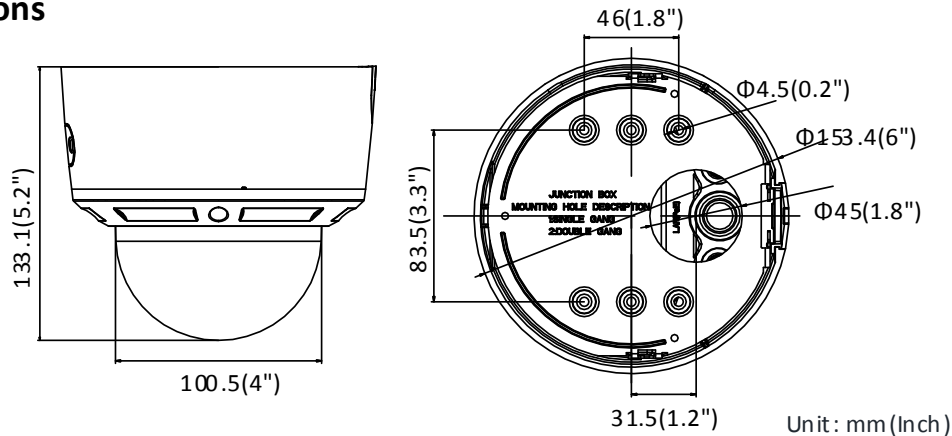

Dimensions

Accessories

DS-1471ZJ-155
Pendant Mount

DS-1473ZJ-155
Wall Mount

Distributed by