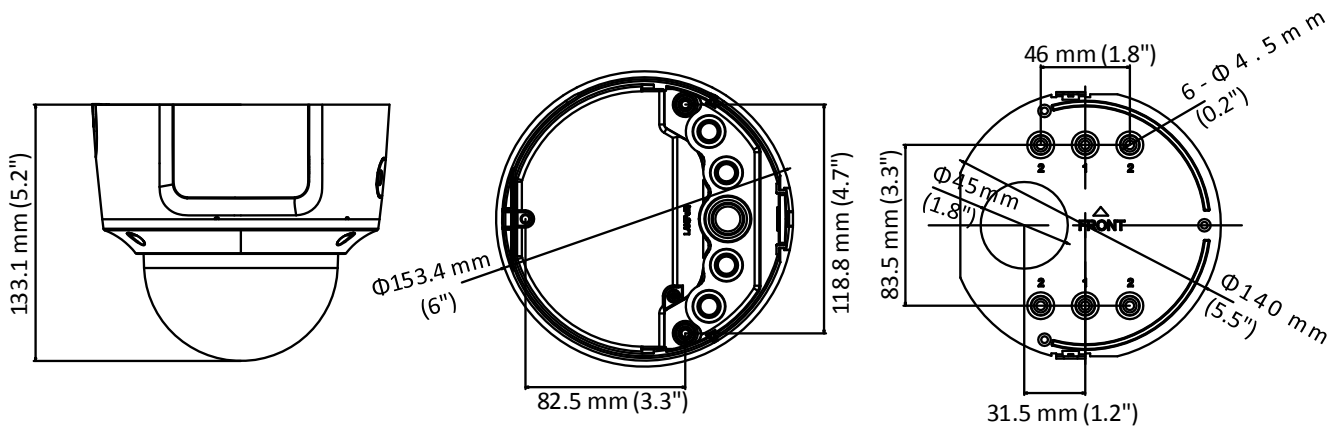

Specifications

Camera	
Image Sensor	1/2.5" Progressive Scan CMOS
Min. Illumination	Color: 0.008 lux @(F1.2, AGC ON), 0.011 lux @(F1.4, AGC ON), 0 lux with IR
Shutter Speed	1/3 s to 1/100,000 s
Slow Shutter	Yes
Auto-Iris	No
Day & Night	IR Cut Filter
Digital Noise Reduction	3D DNR
WDR	120dB
3-Axis Adjustment	Pan: 0° to 355°, tilt: 0° to 75°, rotate: 0° to 355°
Lens	
Focal Length	2.7 to 13.5 mm
Aperture	F1.4
Focus	Auto
FOV	Horizontal field of view: 116° to 30° Vertical field of view: 60° to 17° Diagonal field of view: 144° to 33.5°
Lens Mount	Φ14
IR	
IR Range	Up to 40 m
Wavelength	850nm
Compression Standard	
Video Compression	Main stream: H.265/H.264 Sub stream: H.265/H.264/MJPEG Third stream: H.265/H.264
H.264 Type	Main Profile/High Profile
H.264+	Main stream supports
H.265 Type	Main Profile
H.265+	Main stream supports
Video Bit Rate	32 Kbps to 16 Mbps
Audio Compression	G.711/G.722.1/G.726/MP2L2/PCM
Audio Bit Rate	64Kbps(G.711)/16Kbps(G.722.1)/16Kbps(G.726)/32-192Kbps(MP2L2)
Smart Feature-set	
Behavior Analysis	Line crossing detection, intrusion detection, object removal detection, unattended baggage detection
Exception Detection	Scene change detection, audio exception detection
Face Detection	Yes
Region of Interest	Support 1 fixed region for main stream and sub-stream
Image	
Max. Resolution	2688 × 1520
Main Stream	50Hz: 25 fps (2688 × 1520, 2304 × 1296, 1920 × 1080) 60Hz: 30 fps (2688 × 1520, 2304 × 1296, 1920 × 1080)
Sub-Stream	50Hz: 25 fps (640 × 480, 640 × 360, 320 × 240) 60Hz: 30 fps (640 × 480, 640 × 360, 320 × 240)

Available Model:

DS-2CD3745G0-IZS (2.7 to 13.5 mm)

Dimensions

Accessories

DS-1471ZJ-155
Pendant Mount

DS-1473ZJ-155
Wall Mount

DS-1475ZJ-SUS
Vertical Pole Mount

DS-1476ZJ-SUS
Corner Mount