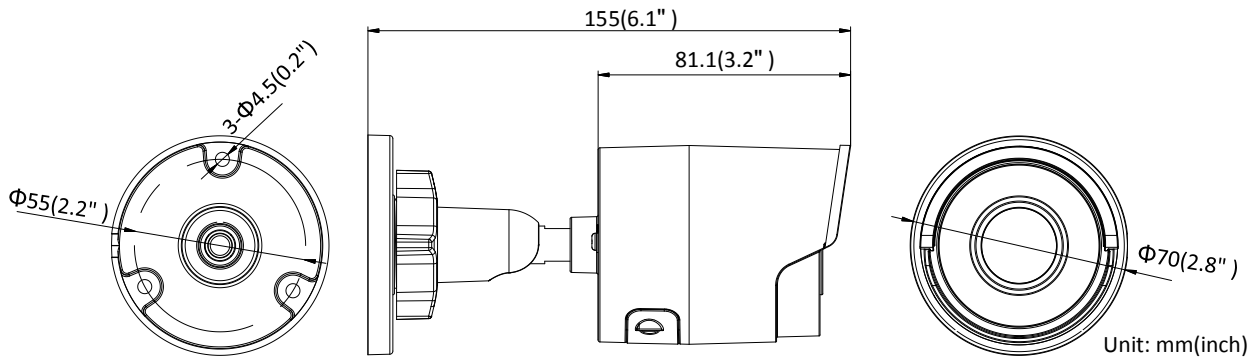

Dimensions