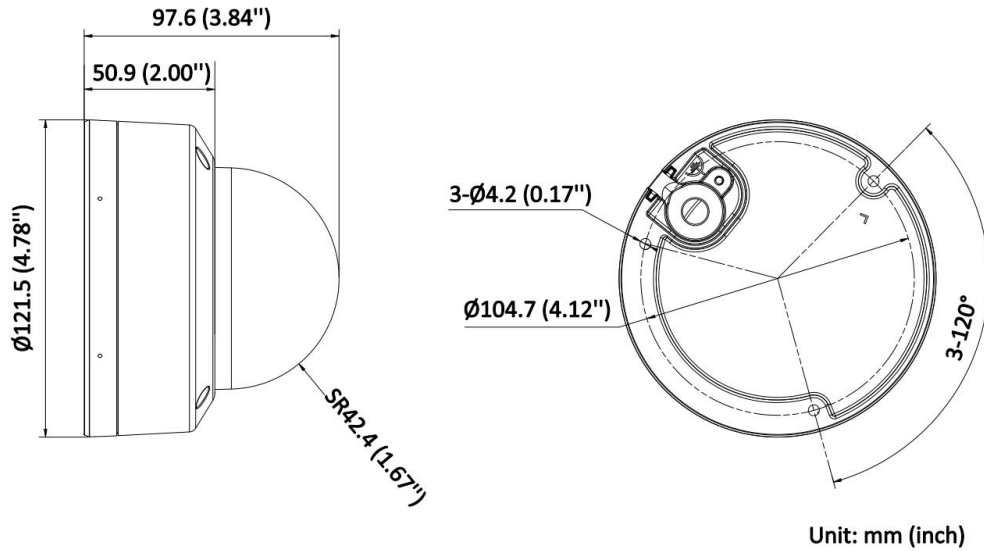

▪ **Available Model**

IPC-D169HA (2.8/4 mm)

▪ **Dimension**

▪ **Accessory**

▪ **Optional**

DS-2210ZJ-WA-120 Pendant Mount	DS-1272ZJ-120 Wall Mount	DS-2200ZJ-WAJ-120 Wall Mount	DS-2280ZJ-WA120 Junction Box	DS-1275ZJ-SUS Vertical Pole Mount
DS-1272ZJ-120B Wall Mount	DS-1271ZJ-120 Pendant Mount	DS-1276ZJ-SUS Corner Mount	DS-1280ZJ-DM46 Junction Box	DS-2200ZJ-WA-120 Wall Mount