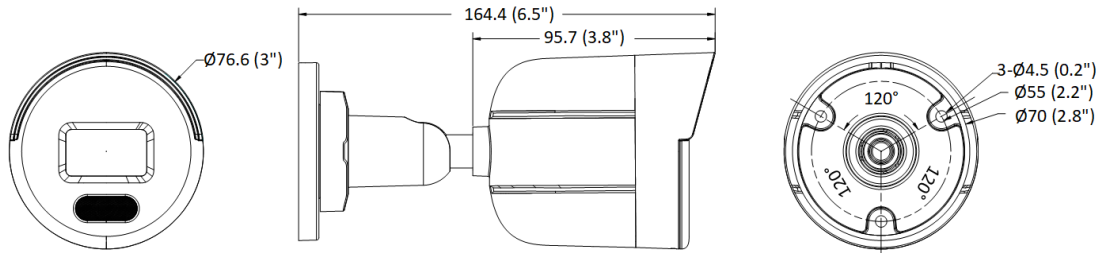

▪ Available Model

IPC-B149HA (2.8/4 mm)

▪ Dimension

Unit: mm (inch)

▪ Accessory

▪ Optional

HiLook

Headquarters