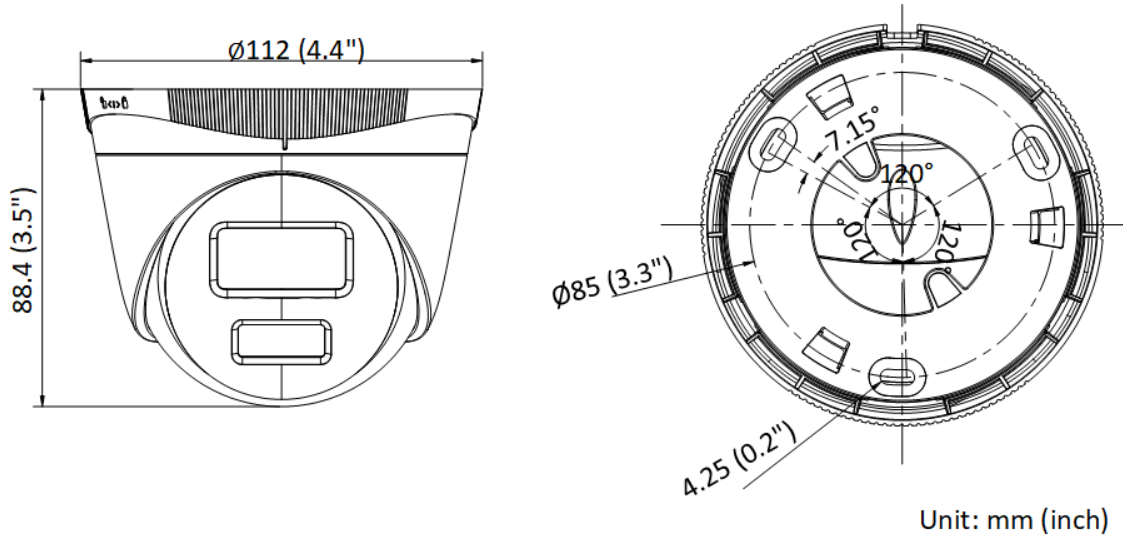

## ▪ Specification

Camera	
Image Sensor	1/3" Progressive Scan CMOS
Max. Resolution	2560 × 1440
Min. Illumination	Color: 0.001 Lux @(F1.0, AGC ON), 0 Lux with white light
Shutter Speed	1/3 s to 1/100, 000 s
Day & Night	24 Colorful imaging
Angle Adjustment	Pan: 0° to 360°, tilt: 0° to 75°, rotate: 0° to 360°
Lens	
Lens Type	Fixed focal lens, 2.8 and 4 mm optional
Focal Length & FOV	2.8 mm, horizontal FOV 96.5°, vertical FOV 50.8°, diagonal FOV 113.9° 4 mm, horizontal FOV 75.8°, vertical FOV 40.8°, diagonal FOV 89.1°
Lens Mount	M12
Iris Type	Fixed
Aperture	F1.0
DORI	
DORI	2.8 mm, D: 64.0 m, O: 25.4 m, R: 12.8 m, I: 6.4 m 4 mm, D: 77.4 m, O: 30.7m, R: 15.5m, I: 7.7 m
Illuminator	
Supplement Light Type	White light
Supplement Light Range	Up to 30 m
Smart Supplement Light	Yes
Video	
Main Stream	50 Hz: 20 fps (2560 × 1440) 25 fps (1920 × 1080, 1280 × 720) 60 Hz: 20 fps (2560 × 1440) 30 fps (1920 × 1080, 1280 × 720)
Sub-Stream	50 Hz: 25 fps (1280 × 720, 640 × 480, 640 × 360) 60 Hz: 30 fps (1280 × 720, 640 × 480, 640 × 360)
Video Compression	Main stream: H.265+/H.264+/H.265/H.264 Sub-stream: H.265/H.264/MJPEG
Video Bit Rate	32 Kbps to 8 Mbps
H.264 Type	Baseline Profile/Main Profile/High Profile
H.265 Type	Main Profile
Region of Interest (ROI)	1 fixed region for main stream
Network	
Protocols	TCP/IP, ICMP, HTTP, HTTPS, FTP, DHCP, DNS, DDNS, RTP, RTSP, RTCP, NTP, UPnP™, SMTP, IGMP, 802.1X, QoS, IPv6, Bonjour, IPv4, UDP, SSL/TLS
Simultaneous Live View	Up to 6 channels
API	Open Network Video Interface, ISAPI
User/Host	Up to 32 users. 3 levels: administrator, operator and user
Client	iVMS-4200, Hik-Connect

## ▪ Available Model

IPC-T249H (2.8/4 mm)

## ▪ Dimension