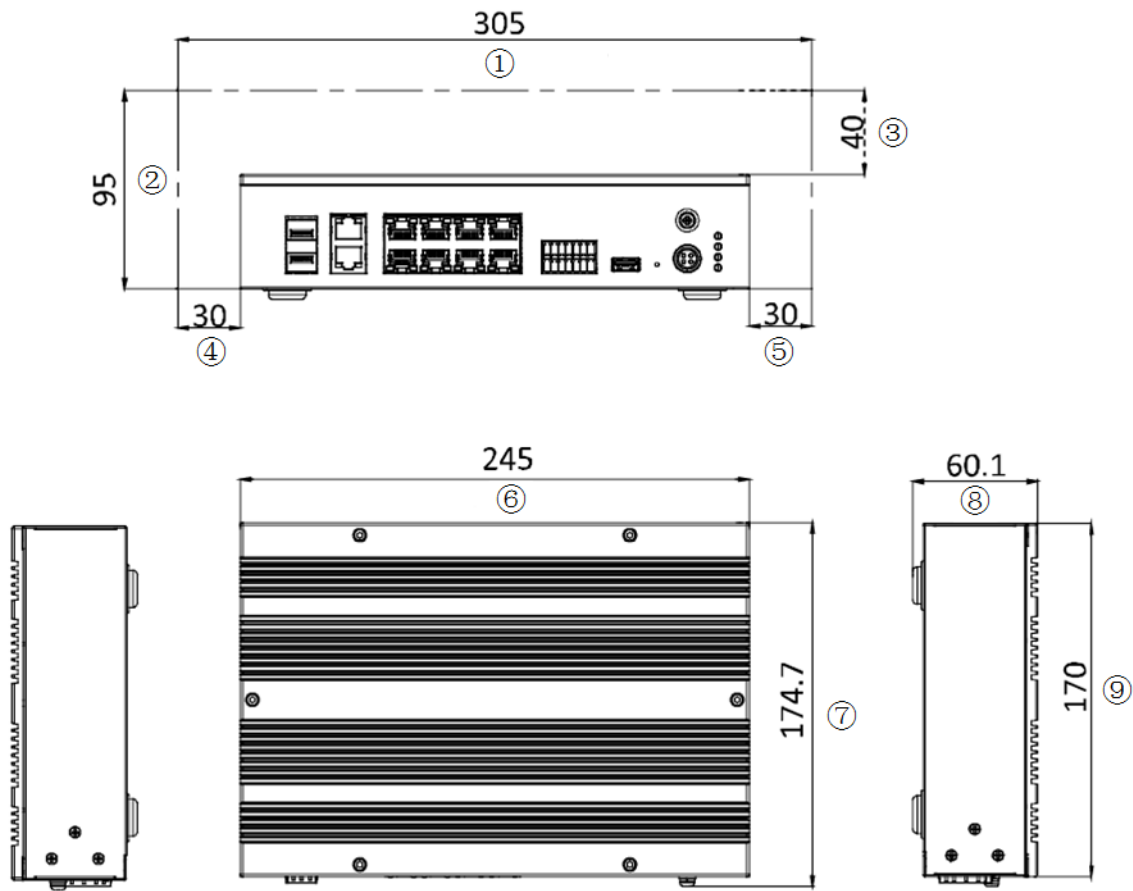

Typical Application

The device is applicable to urban roadside parking management.

Available Model

DS-TPE400-H, DS-TPE400-E

Specification

Model	DS-TPE400-E
System	
Operation System	Embedded Linux operation system
Operation Page	Web
HDD Storage	1 × 3.5" SATA hard disk and 1 × 2 TB hard disk. Up to 8 TB hard disk is supported.
Indicator	Power indicator, alarm indicator, hard disk indicator, working indicator
Interface	
Network Interface	4 × 100M Ethernet interfaces, 2 × 10M/100M/1000M self-adaptive Ethernet interfaces, and 2 × gigabit SFP optical fiber interfaces
Alarm Input	1
Alarm Output	1
RS-232 Interface	2
RS-485 Interface	1
USB Interface	1 × USB 2.0 interface
Function	
Parking Data Storage and Uploading	Supports roadside parking vehicles information (videos and pictures) storage. Supports uploading data via EHome, SDK, and HTTP.
Video Recording	Supports video storage. The set stream and hard disk capacity determine the video retention duration.
Data Uploading	Supports ANR (Automatic Network Replenishment) and manual re-upload of traffic data.
Network Settings	8 × 100M and 1 gigabit optical port compose the internal network, and the other 1 gigabit combo port is for the external network. The network segment of the internal network can be different from that of the external network. Supports accessing camera across network segments, which saves the system IP address resources.
General	
Power Supply	12 VDC/5 A adapter
Consumption	20 W
Dimension (W × D × H)	245 mm × 175 mm × 60 mm (9.65" × 6.89" × 2.36")
Weight	2.0 kg (4.4 lb.) (with 1 hard disk)
Working Temperature	-30 °C to 70 °C (-22 °F to 158 °F)
Working Humidity	10% to 90%

Dimension

Unit: mm

①/②	Recommended reserved installation space
③	Reserved heat dissipation space at the top of the device
④/⑤	Reserved heat dissipation space at the side of the device
⑥/⑦/⑧	Max. size
⑨	Body size