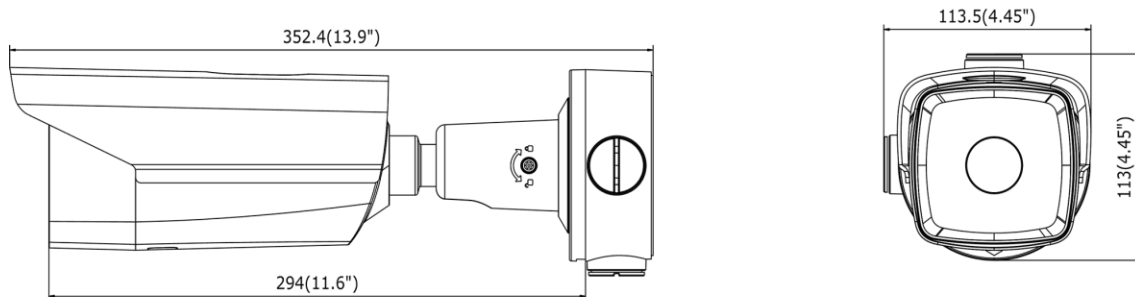

Available Model

DS-2TD2166-35/V1

Dimension

Unit: mm(inch)

Distributed by

**HIKVISION®****Headquarters**

No.555 Qianmo Road, Binjiang District,
Hangzhou 310051, China
T +86-571-8807-5998
overseasbusiness@hikvision.com