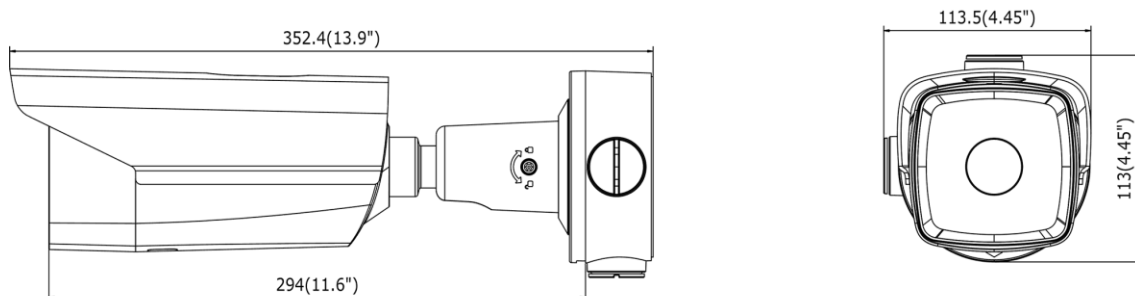

Available Model

DS-2TD2137-15/V1

Dimension

Unit: mm(inch)

Distributed by

**HIKVISION®****Headquarters**

No.555 Qianmo Road, Binjiang District,
Hangzhou 310051, China
T +86-571-8807-5998
overseasbusiness@hikvision.com