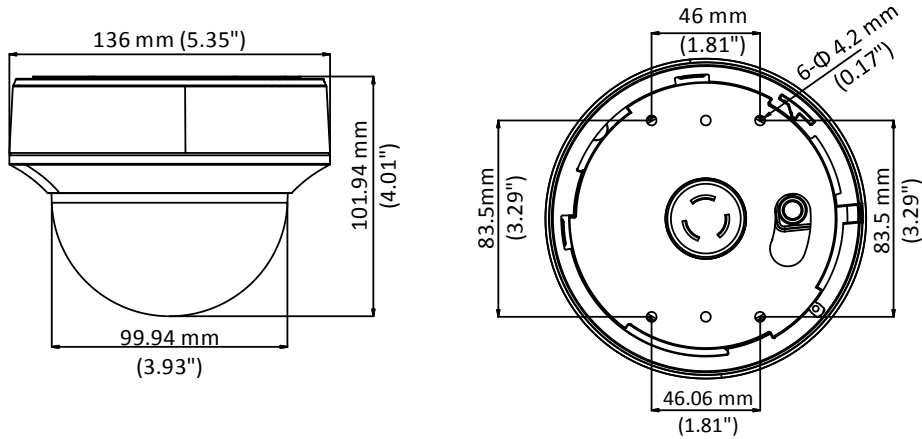

Order Model

DS-2CC52D9T-AITZE

Dimensions

Accessories

Distributed by