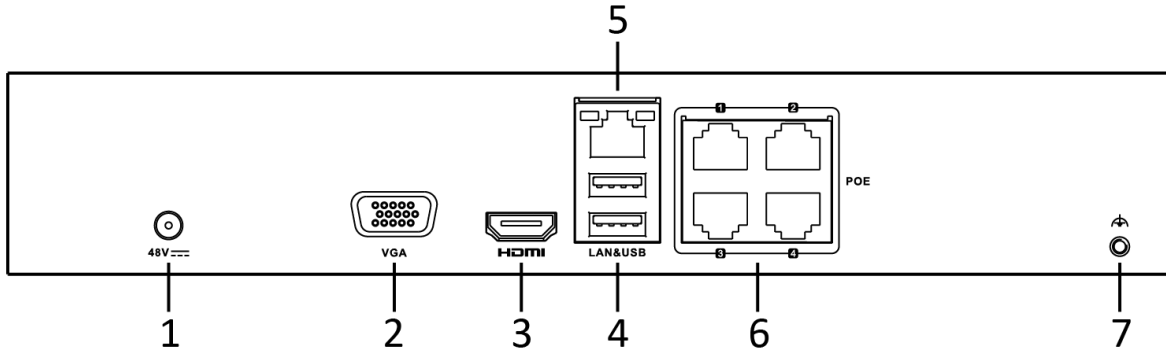

NVR Dimension

Unit: mm

Physical Interface

No.	Description	No.	Description
1	Power Supply	5	LAN Network Interface
2	VGA Interface	6	Network Interfaces with PoE function
3	HDMI Interface	7	Ground
4	USB Interface		