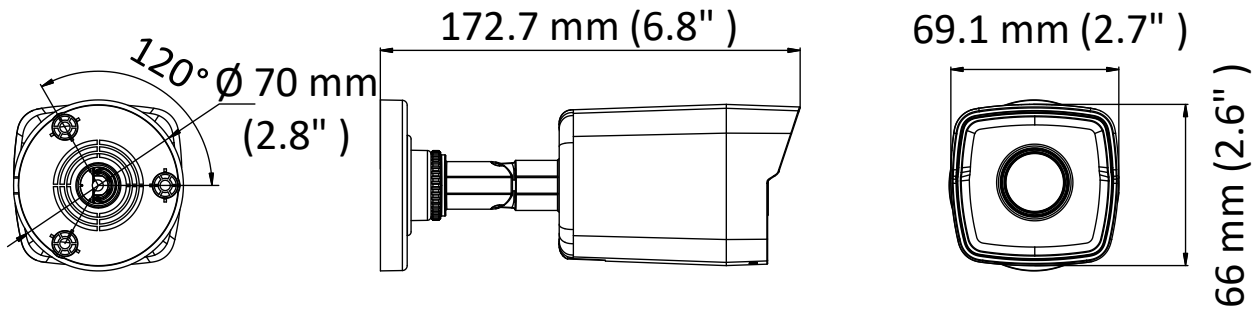

Working Temperature	-10 °C to 55 °C (14 °F to 131 °F)
Working Humidity	10% to 90%
Dimension (W × D × H)	265 × 225 × 48 mm (10.4" × 8.9" × 1.9")
Weight (without hard disk)	≤ 1 kg (2.2 lb)
Kit	
Accessories	Power: 1 power cable Network cable: 4 × 18.3 m (60 ft) video and power cable HDMI cable: 1 HDMI cable
Hard Drive	Pre-installed 1 TB HDD
Certification	FCC, CE
Weight (with package)	≤ 8 kg (17.6 lb)

Camera Dimension

For DS-2CD1023G0E-I