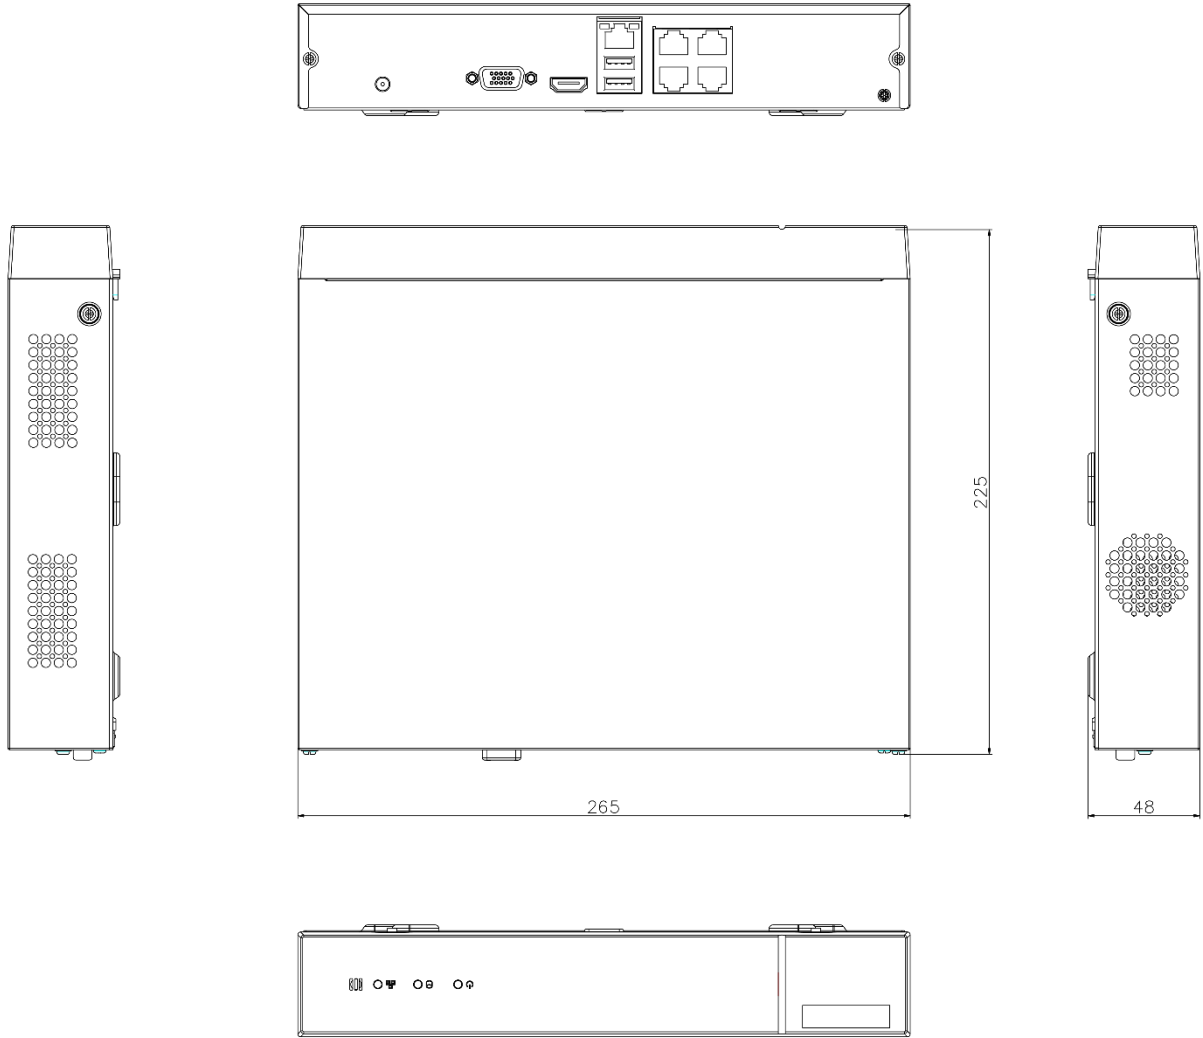

DS-1271ZJ-110
Pendant Mount

DS-1272ZJ-110
Wall Mount

DS-1272ZJ-110B
Wall Mount

DS-1258ZJ
Wall Mount

DS-1276ZJ-SUS
Corner Mount

DS-1280ZJ-DM18
Junction Box

DS-1250ZJ
Rain Shade

DS-1253ZJ-M
Rain Shade

NVR Dimension

Unit: mm

Physical Interface

No.	Description	No.	Description
1	Power Supply	5	LAN Network Interface
2	VGA Interface	6	Network Interfaces with PoE function
3	HDMI Interface	7	Ground
4	USB Interface		