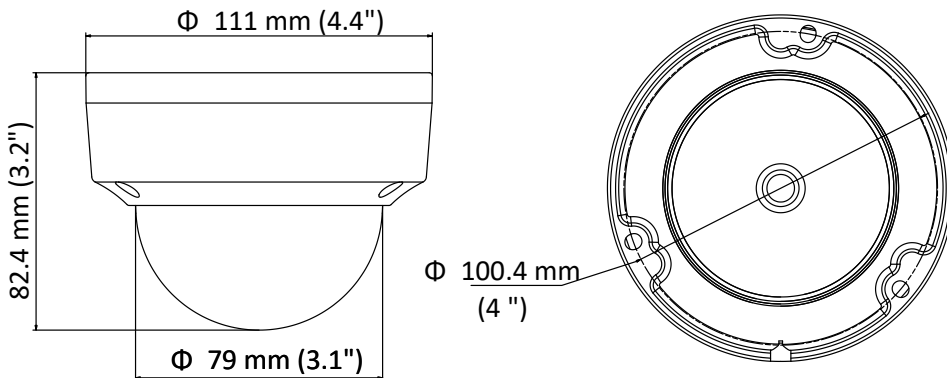

For DS-2CD1123G0E-I