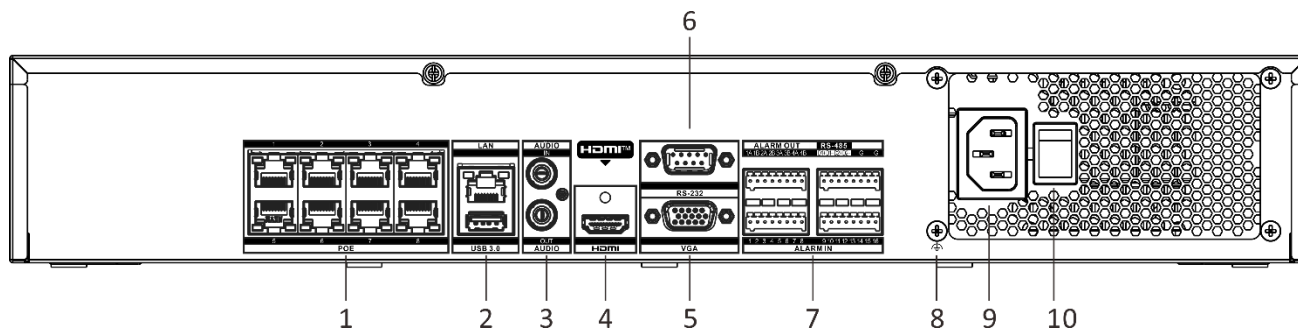

Physical Interface

No.	Description	No.	Description
1	Network interfaces with PoE function	6	RS-232 interface
2	LAN interface and USB 3.0 interface	7	Alarm in, alarm out, and RS-485
3	Audio out and audio in	8	GND
4	HDMI interface	9	100 to 240 VAC power supply
5	VGA interface	10	Power switch

Available Model

DS-7708NI-K4/8P

Headquarters

No.555 Qianmo Road, Binjiang District,
Hangzhou 310051, China
T +86-571-8807-5998
www.hikvision.com

Follow us on social media to get the latest product and solution information.

Hikvision

HikvisionHQ

HikvisionHQ

Hikvision_Global

Hikvision
Corporate Channel

hikvisionhq