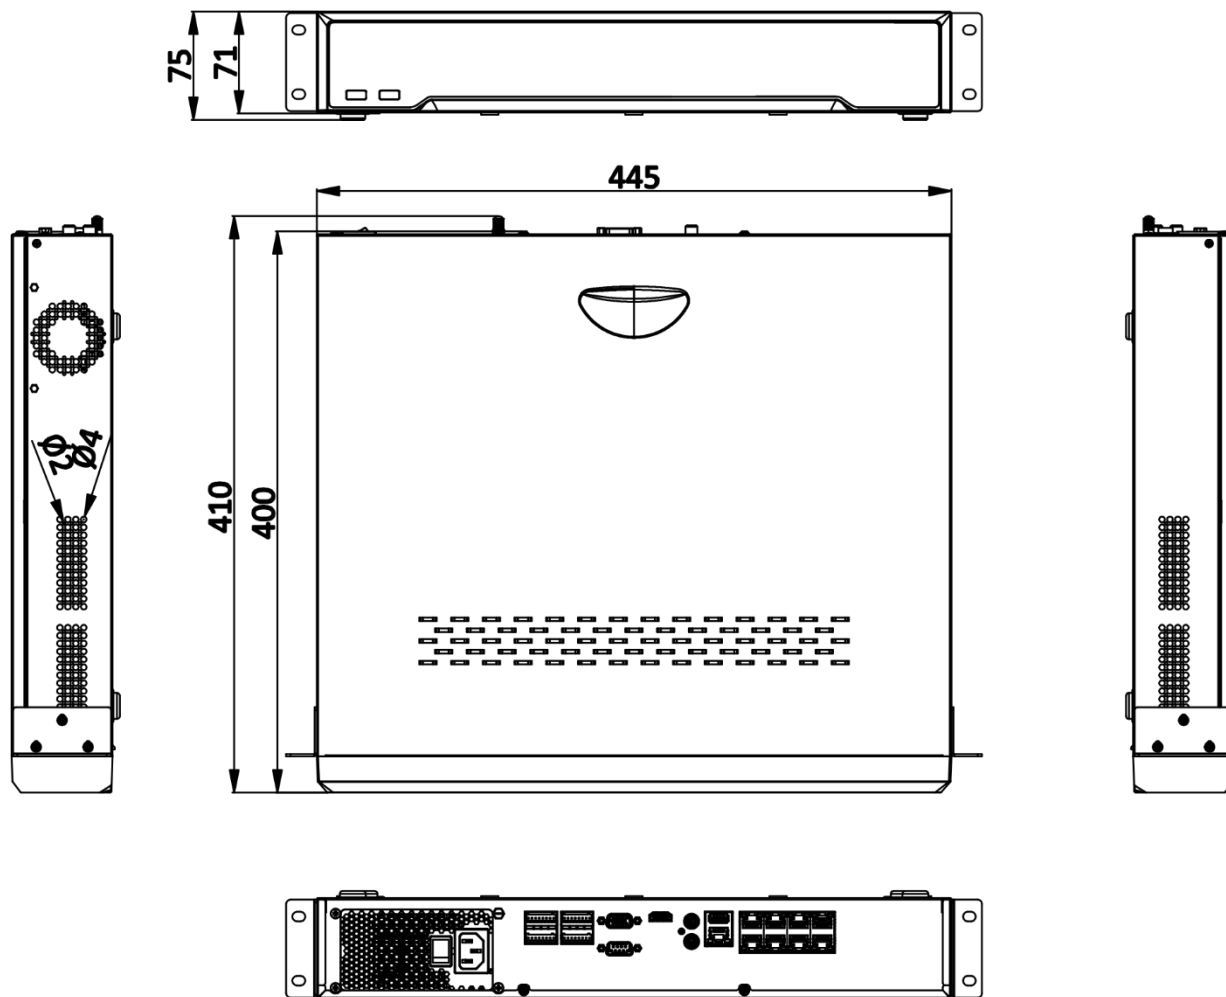

Dimension

scale/1:1;Unit/mm