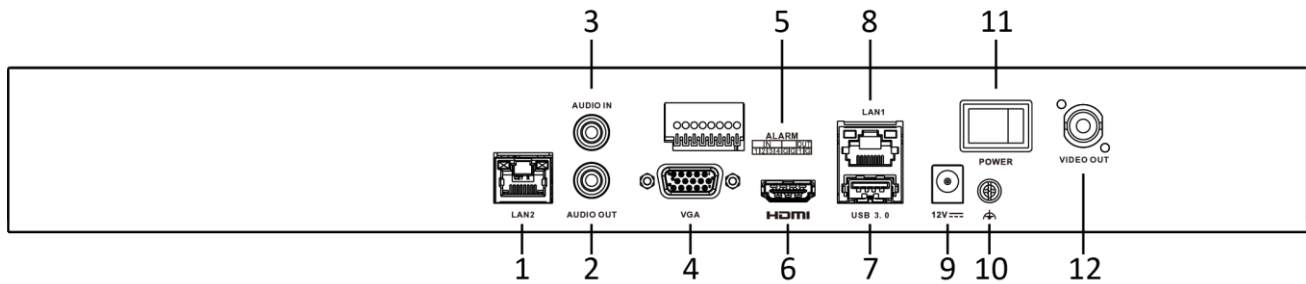

Physical Interface

No.	Description	No.	Description
1	LAN2 Network Interface	7	USB 3.0 Interface
2	AUDIO OUT	8	LAN1 Network Interface
3	AUDIO IN	9	Power Supply
4	VGA Interface	10	GND
5	Alarm In/Alarm Out	11	Power Switch
6	HDMI Interface	12	VIDEO OUT