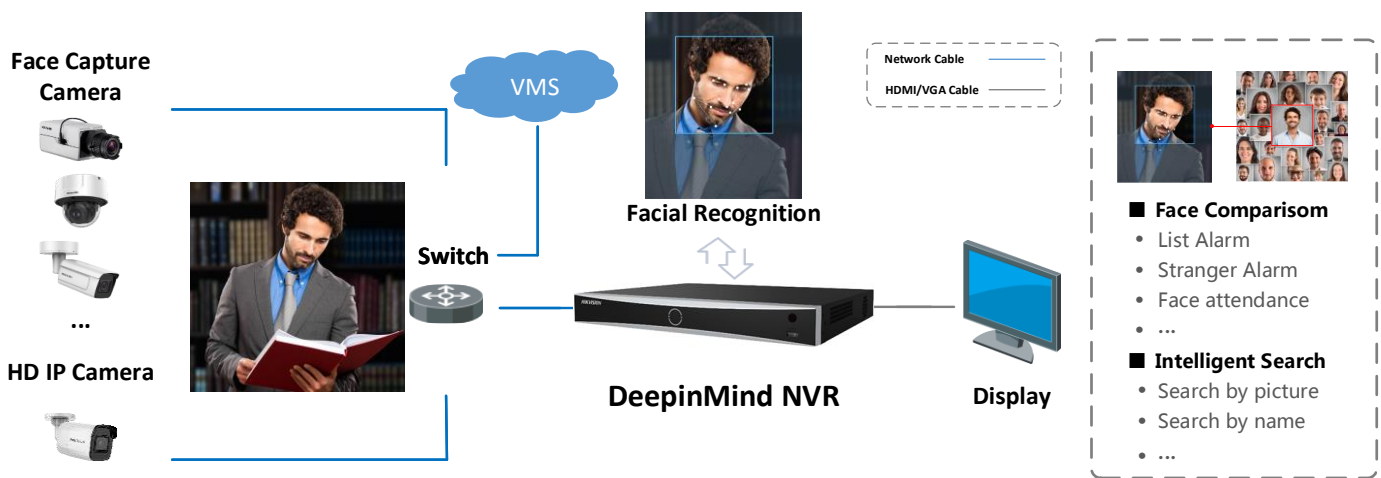

Network & Ethernet Access

- 2 self-adaptive 10/100/1000 Mbps Ethernet interfaces
- Hik-Connect & DDNS (Dynamic Domain Name System) for easy network management
- Smooth streaming technology
- Support web access without plug-in

Typical Application

Facial Recognition and Face Picture Comparison

Modeling and analyzing face pictures captured by cameras. Realize list alarm and stranger alarm via face picture library. Search target people by picture and name features.