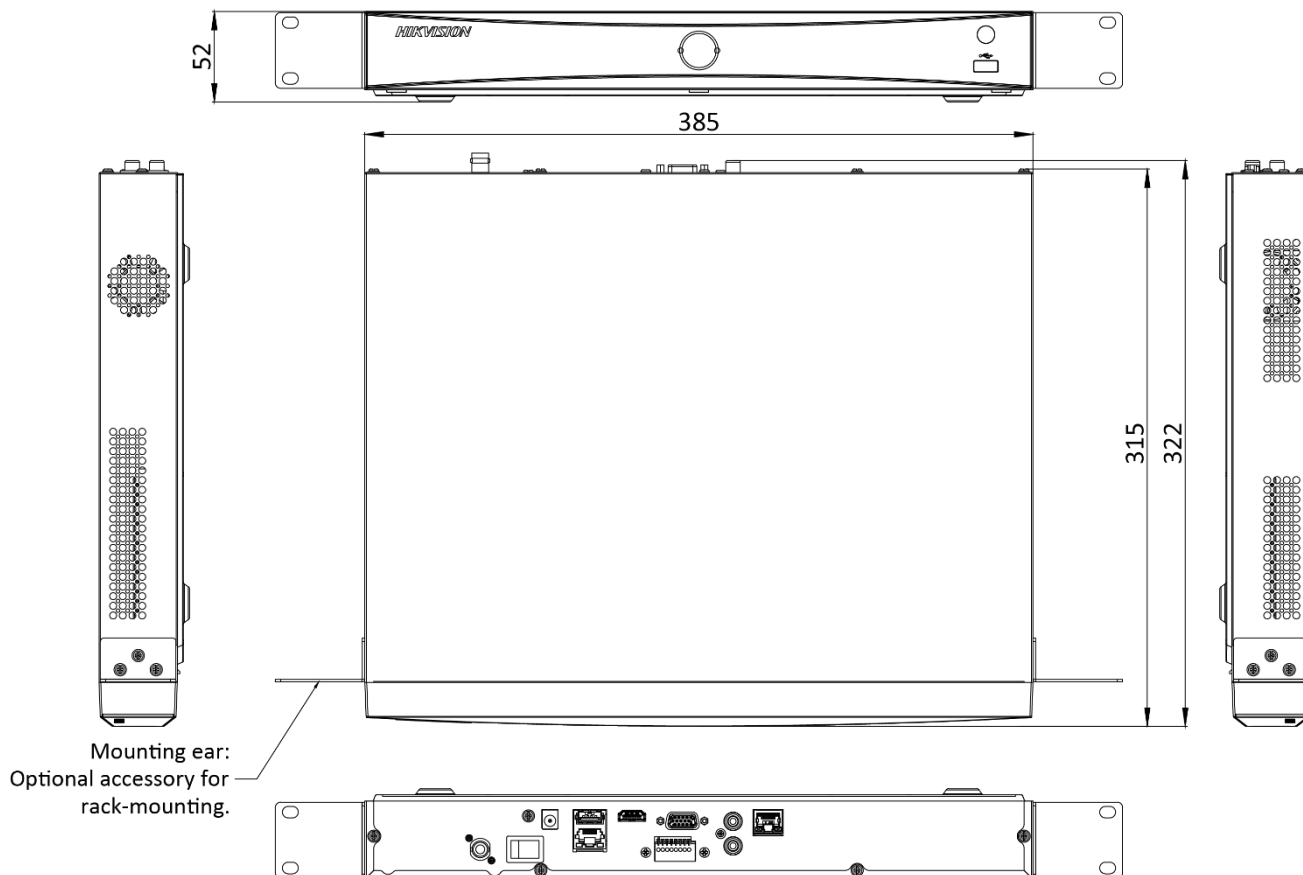

Dimension

scale/1:1;Unit/mm