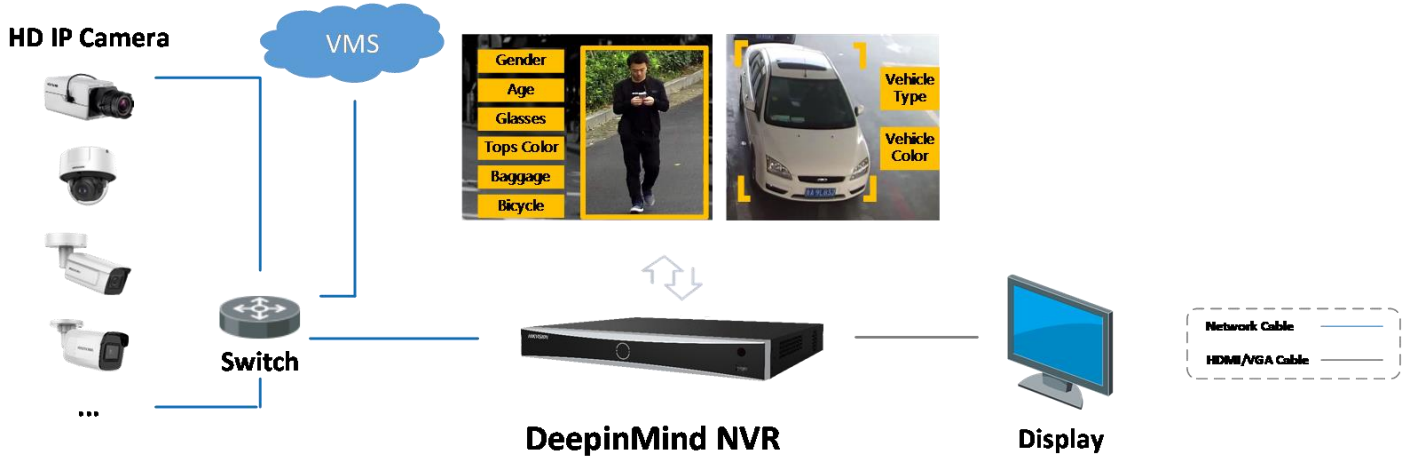

## Typical Application

### Facial Recognition and Face Picture Comparison

Modeling and analyzing face pictures captured by cameras. Realize list alarm and stranger alarm via face picture library. Search target people by picture and name features.

## Video Structuralization

Extracting the face picture, human body and vehicle features from live videos, which is used for the tracking and retrieval of human and vehicles.