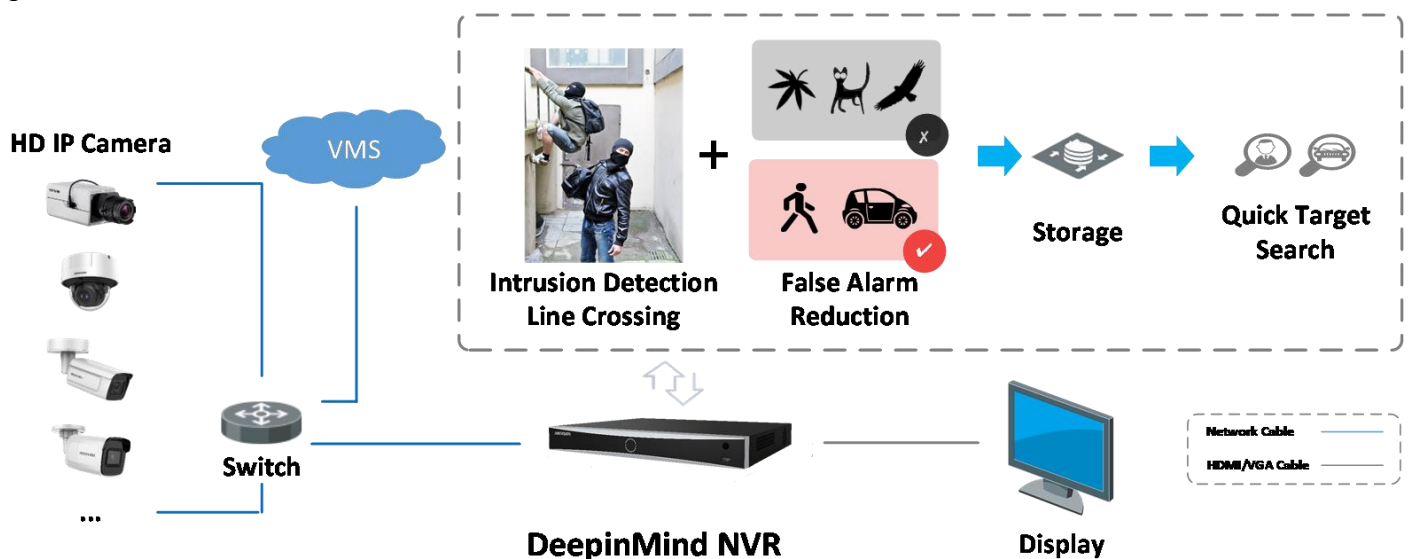

Perimeter Protection

Adopt deep learning algorithm to reduce false alarm, effectively reduces the false alarm caused by tree branches, leaves, shadow, light, vehicles, small animals, etc.