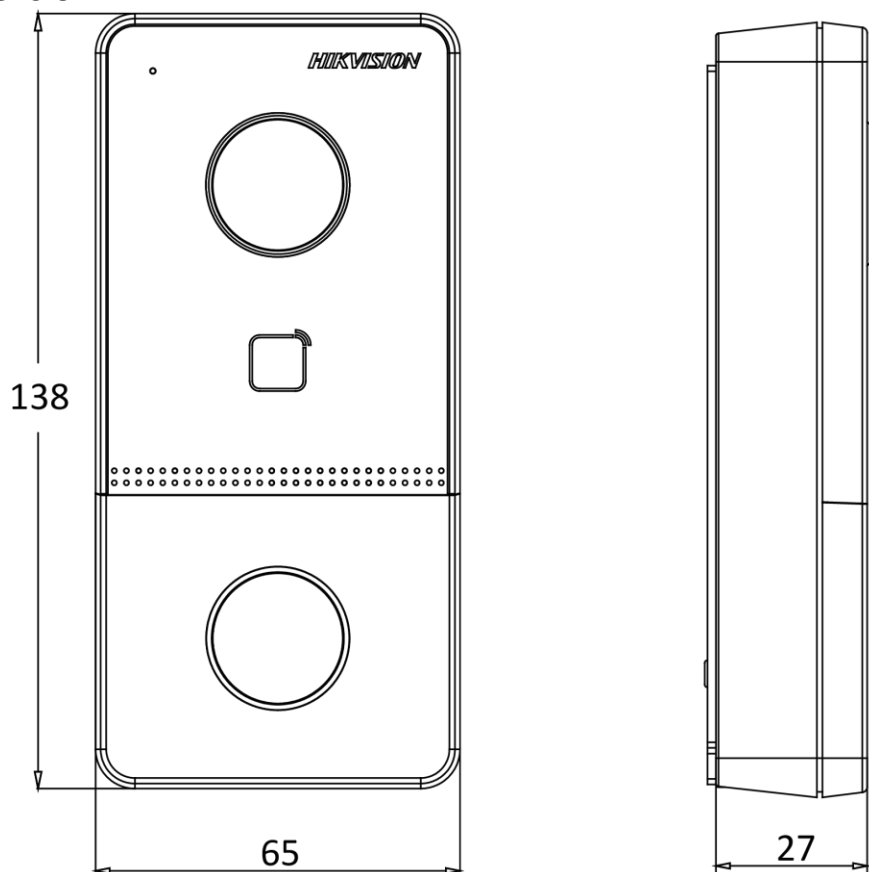

Alarm output	/
Lock control	1 relay, Max. 30 VDC 2 A
Door contact input	1
General	
Button	1 physical button
Installation	Surface mounting
Indicator	2
Weight	Net weight: 0.190 kg Gross weight: 0.414 kg
Protective level	IP65
Working temperature	-40 °C to 55 °C(-40 °F to 131 °F)
Working humidity	10% to 95% (no-condensing)
Dimension (W × H × D)	138 mm × 65 mm × 27 mm (5.4" × 2.6" × 1.1")
Battery	/
Application environment	Outdoor
Power consumption	< 10 W
Language	English, French, Portuguese (Brazil), Spanish, Russian, German, Italian, Polish, Arabic, Turkish, Vietnamese, Hungarian, Dutch, Romanian, Czech, Bulgarian, Ukrainian, Croatian, Serbian, Portuguese, Slovak

▪ **Available Model**

DS-KV6113-PE1(C)

▪ **Dimension**

Unit:mm