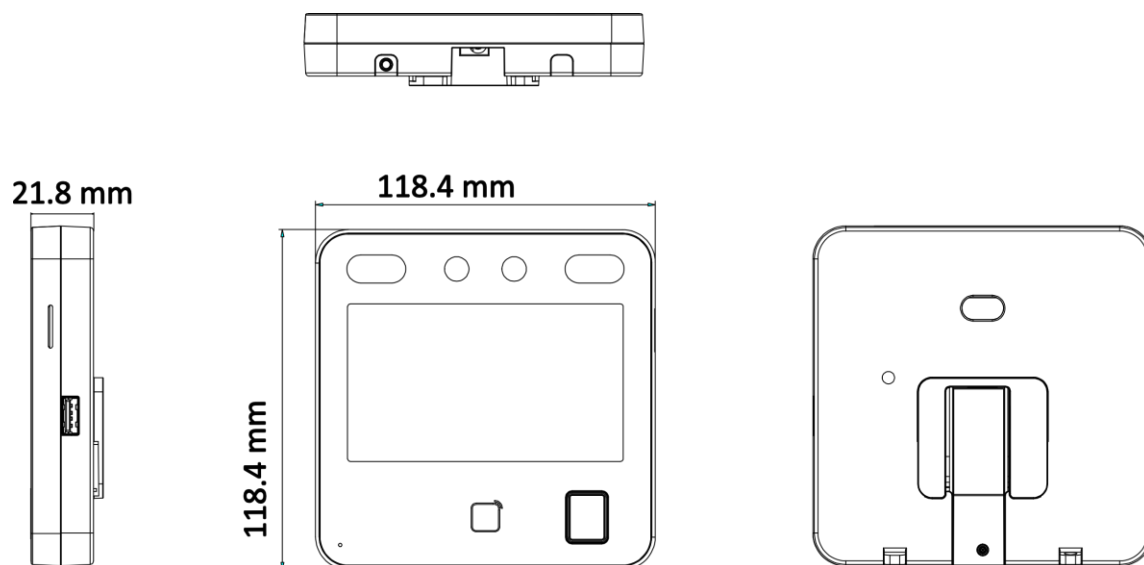

▪ **Dimension**