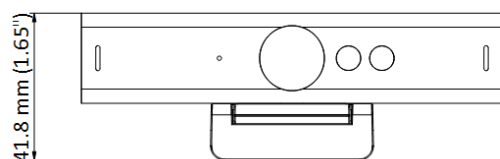

Operating System	Recommended systems Windows 7/8/10/11 (resolution higher than 1080P is only available in Windows 8.1 and above version) Android 8.1 and above version Linux 4.14 and above version macOS 10.12 and above version Chrome OS
Built-in Microphone	2 built-in microphones, picking up sounds in the radius up to 5 meters
Indicator	White: Normally Working
General	
Operating Conditions	-10°C to 45°C (-40°F to 113°F), Humidity: 90% or less (non-condensing)
Power Supply	DC 5V ± 5% (USB)
Consumption	4.5 W MAX
Material	Metal
Dimension	120 mm × 27.9 mm × 25.6 mm (4.72" × 1.10" × 1.01")
Weight	Approx. 150 g (0.33 lb.)
Accessory	
Packing List	Camera × 1 USB Cable × 1 Quick Start Guide × 1

▪ Available Model

DS-UC8

DS-UC8(JAPAN)

▪ Dimension