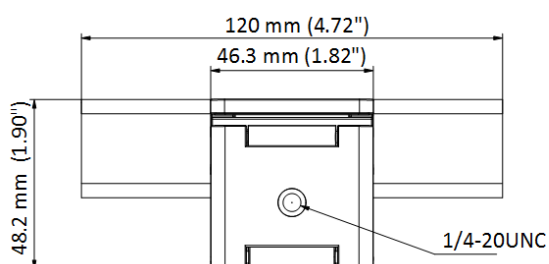

Operating System	Recommended systems Windows 7/8/10/11 (resolution higher than 1080P is only available in Windows 8.1 and above version) Android 8.1 and above version Linux 4.14 and above version macOS 10.12 and above version Chrome OS
Built-in Microphone	2 built-in microphones, picking up sounds in the radius up to 5 meters
Indicator	White: Normally Working
General	
Operating Conditions	-10°C to 45°C (-40°F to 113°F), Humidity: 90% or less (non-condensing)
Power Supply	DC 5V ± 5% (USB)
Consumption	4.5 W MAX
Material	Metal
Dimension	120 mm × 27.9 mm × 25.6 mm (4.72" × 1.10" × 1.01")
Weight	Approx. 150 g (0.33 lb.)
Accessory	
Packing List	Camera × 1 USB Cable × 1 Quick Start Guide × 1

▪ Available Model

DS-UC8

DS-UC8(JAPAN)

▪ Dimension