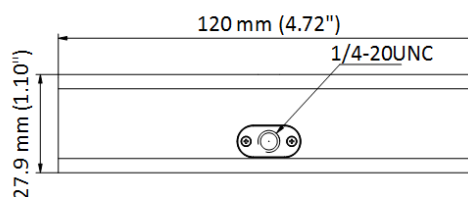

Operating System	Recommended systems Windows 7/8/10/11 (resolution higher than 1080P is only available in Windows 8.1 and above version) Android 8.1 and above version Linux 4.14 and above version macOS 10.12 and above version Chrome OS
Built-in Microphone	2 built-in microphones, picking up sounds in the radius up to 5 meters
Indicator	White: Normally Working
General	
Operating Conditions	-10°C to 45°C (-40°F to 113°F), Humidity: 90% or less (non-condensing)
Power Supply	DC 5V ± 5% (USB)
Consumption	4.5 W MAX
Material	Metal
Dimension	120 mm × 27.9 mm × 25.6 mm (4.72" × 1.10" × 1.01")
Weight	Approx. 150 g (0.33 lb.)
Accessory	
Packing List	Camera × 1 USB Cable × 1 Quick Start Guide × 1

▪ Available Model

DS-UC8

DS-UC8(JAPAN)

▪ Dimension