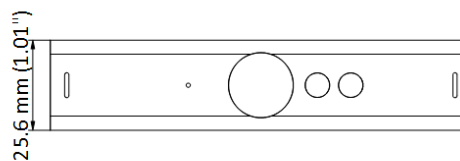

Operating System	Recommended systems Windows 7/8/10/11 (resolution higher than 1080P is only available in Windows 8.1 and above version) Android 8.1 and above version Linux 4.14 and above version macOS 10.12 and above version Chrome OS
Built-in Microphone	2 built-in microphones, picking up sounds in the radius up to 5 meters
Indicator	White: Normally Working
General	
Operating Conditions	-10°C to 45°C (-40°F to 113°F), Humidity: 90% or less (non-condensing)
Power Supply	DC 5V ± 5% (USB)
Consumption	4.5 W MAX
Material	Metal
Dimension	120 mm × 27.9 mm × 25.6 mm (4.72" × 1.10" × 1.01")
Weight	Approx. 150 g (0.33 lb.)
Accessory	
Packing List	Camera × 1 USB Cable × 1 Quick Start Guide × 1

▪ Available Model

DS-UC8

DS-UC8(JAPAN)

▪ Dimension