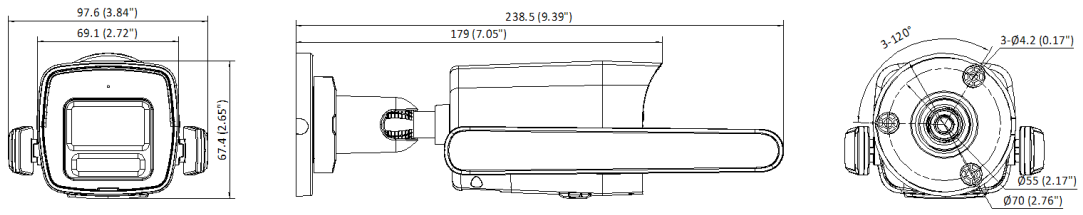

Unit: mm (inch)

▪ **Accessory**

▪ **Optional**

DS-1275ZJ-SUS Vertical pole mount	DS-1276ZJ-SUS Corner mount	DS-1280ZJ-XS Junction box