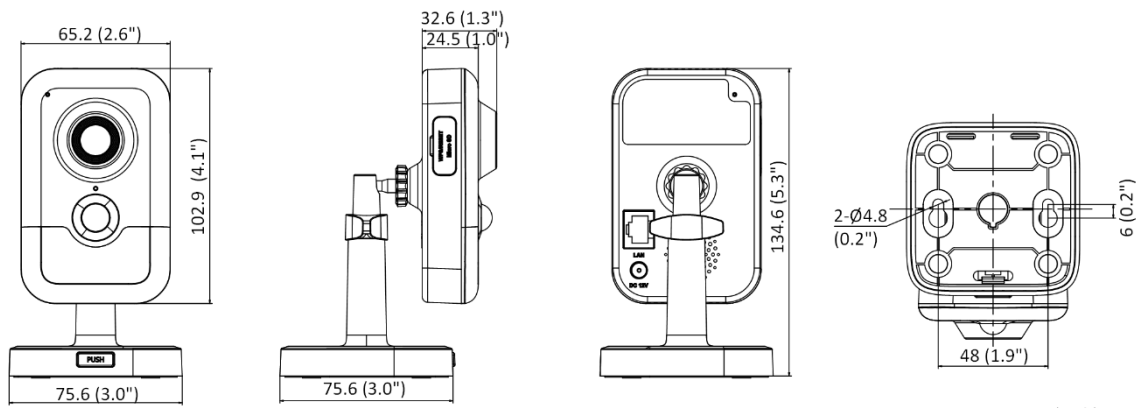

Deep Learning Function	
Face Capture	Yes
Perimeter Protection	Line crossing, intrusion, region entrance, region exiting Support alarm triggering by specified target types (human and vehicle)
General	
Power	12 VDC \pm 25%, 0.5 A, max. 6.0 W, \varnothing 5.5 mm coaxial power plug PoE: IEEE 802.3af, Class 3, 36 V to 57 V, 0.2 A to 0.13 A, max. 7.0 W
Language	33 languages: English, Russian, Estonian, Bulgarian, Hungarian, Greek, German, Italian, Czech, Slovak, French, Polish, Dutch, Portuguese, Spanish, Romanian, Danish, Swedish, Norwegian, Finnish, Croatian, Slovenian, Serbian, Turkish, Korean, Traditional Chinese, Thai, Vietnamese, Japanese, Latvian, Lithuanian, Portuguese (Brazil), Ukrainian
General Function	Heartbeat, mirror, password reset via email, pixel counter, anti-banding
Storage Conditions	-10 °C to 40 °C (14 °F to 104 °F). Humidity 95% or less (non-condensing)
Startup and Operating Conditions	-10 °C to 40 °C (14 °F to 104 °F). Humidity 95% or less (non-condensing)
Material	Plastic
Dimension	2.8 mm and 4 mm: 102.9 mm \times 65.2 mm \times 32.6 mm (4.1" \times 2.6" \times 1.3") 2 mm: 102.9 mm \times 65.2 mm \times 28.8 mm (4.1" \times 2.6" \times 1.1")
Package Dimension	150 mm \times 125 mm \times 99 mm (5.9" \times 4.9" \times 3.9")
Weight	Approx. 120 g (0.3 lb.)
With Package Weight	Approx. 430 g (0.9 lb.)
Approval	
EMC	FCC SDoC (47 CFR Part 15, Subpart B); CE-EMC (EN 55032: 2015, EN 61000-3-2:2019, EN 61000-3-3:2013+A1:2019, EN 50130-4: 2011 +A1: 2014); KC (KN 32: 2015, KN 35: 2015)
Safety	UL (UL 62368-1); CB (IEC 62368-1:2014+A11); CE-LVD (EN 62368-1:2014/A11:2017)
Environment	CE-RoHS (2011/65/EU); WEEE (2012/19/EU); Reach (Regulation (EC) No 1907/2006)

▪ Available Model

DS-2CD2446G2-I(2mm)(C)

DS-2CD2446G2-I(4mm)(C)

DS-2CD2446G2-I(2.8mm)(C)

▪ **Dimension**

Unit: mm (inch)

Headquarters

No.555 Qianmo Road, Binjiang District,
Hangzhou 310051, China
T +86-571-8807-5998
www.hikvision.com