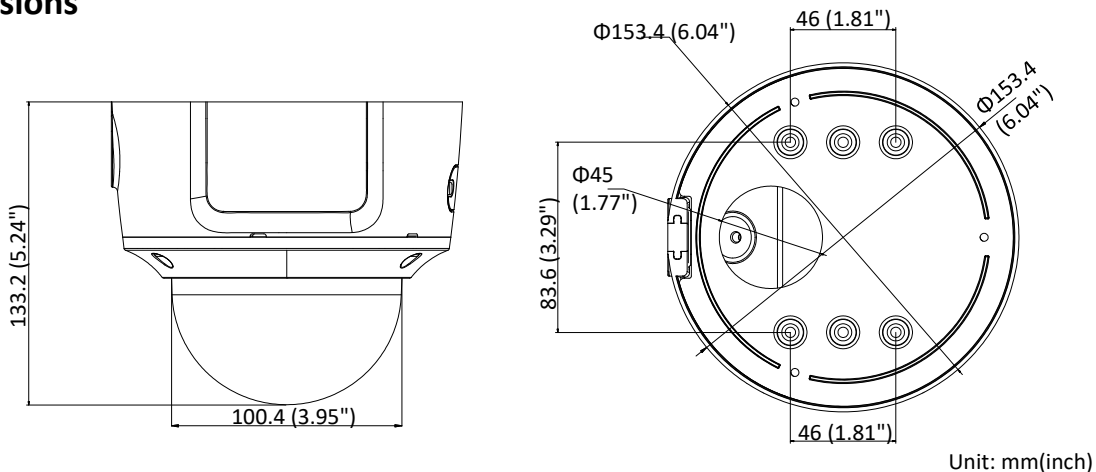

Material	Front cover: metal, bottom base: metal, bubble: plastic
Dimensions	Φ 153.4 × 133.2 mm (Φ 6.04" × 5.24")
Weight	Camera: 1300 g (2.9 lb.) With package: 1500 g (3.3 lb.)

Available Model:

DS-2CD2785G0-IZS (2.8 to 12 mm)

Dimensions

Unit: mm(inch)

Accessories

DS-1473ZJ-155(Black)
Wall Mount

DS-1475ZJ-SUS(Black)
Vertical pole mount