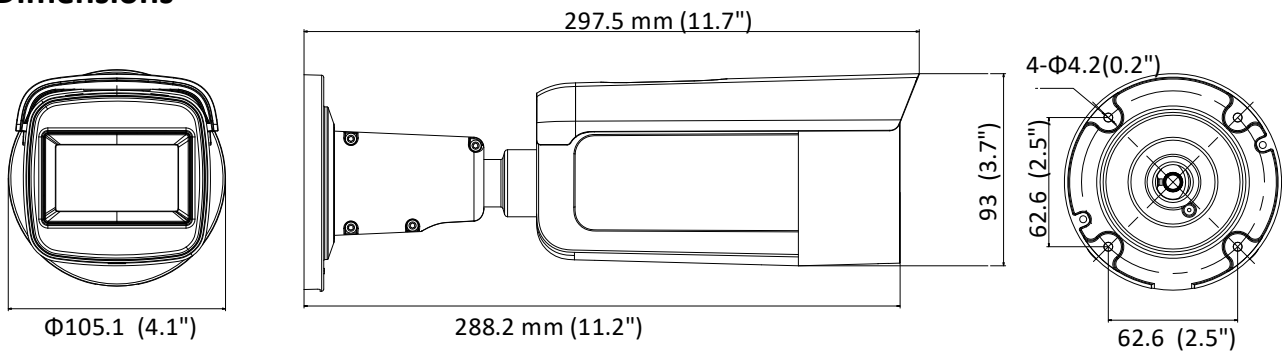

PoE (802.3at, class 4)
Power Consumption and Current	12 VDC, 1.2A, max. 14.5W PoE (802.3at, 42.5V to 57V), 0.5A to 0.3A, max. 18W
Protection Level	IP67
Material	Metal
Dimensions	Φ 105.1 × 297.5 mm (Φ 4.1" × 11.7")
Weight	Camera: Approx. 1335 g (2.9 lb.) With Package: 2004g (4.4lb.)

Available Model:

DS-2CD2683G1-IZ(2.8 to 12 mm), DS-2CD2683G1-IZS(2.8 to 12 mm)

Dimensions

Accessories