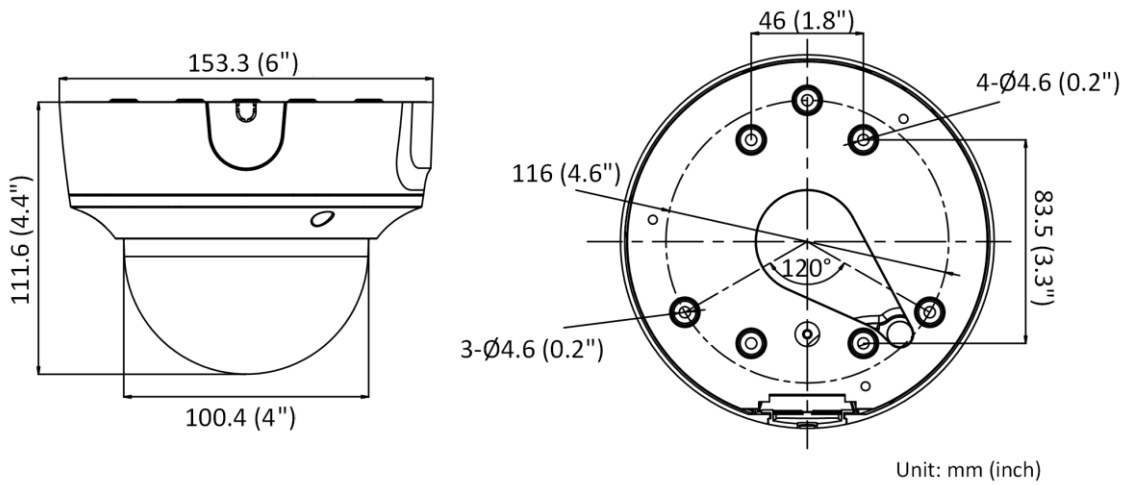

areas with moderate anti-corrosion demands. Typical application scenarios include coastal areas about 2 kilometers (1.24 miles) away from coastlines, as well as areas affected by acid rain.
No specific protection	Hikvision products at this level are equipped for use in areas where no specific anti-corrosion protection is needed.

▪ **Available Model**

DS-2CD3723G2-IZS(2.7-13.5mm)

▪ **Dimension**