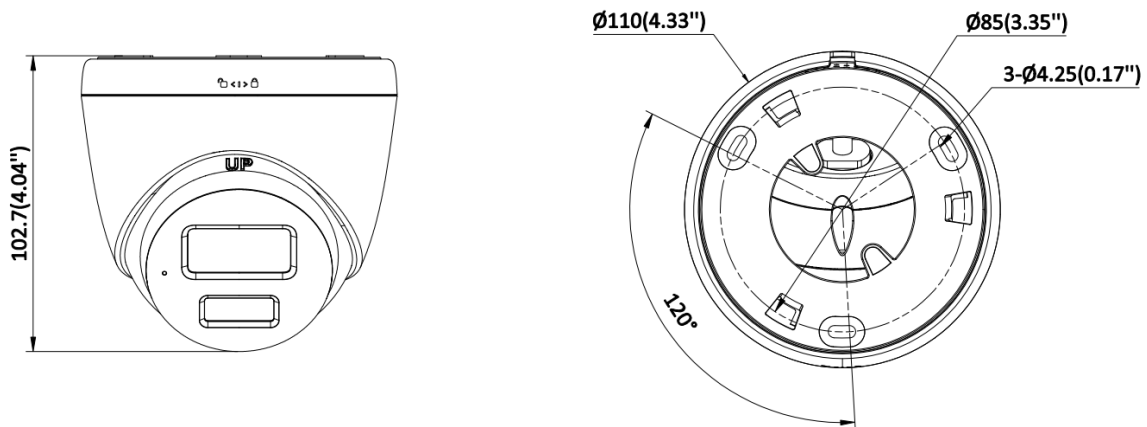

▪ **Dimension**

Unit:mm

▪ **Accessory**

▪ **Optional**

DS-1272ZJ-110-TRS Wall mount	DS-1275ZJ-SUS Vertical pole mount	DS-1276ZJ-SUS Corner mount	DS-1280ZJ-S Junction box	DS-1281ZJ-S Inclined ceiling mount
DS-1271ZJ-110-TRS Pendant mount	DS-2280ZJ-WA110 Junction box	DS-2210ZJ-WA-110 Pendant mount	DS-2200ZJ-WA-110 Wall mount	DS-2200ZJ-WAJ-110 Wall mount

Headquarters

No.555 Qianmo Road, Binjiang District,
Hangzhou 310051, China
T +86-571-8807-5998
www.hikvision.com

Follow us on social media to get the latest product and solution information.