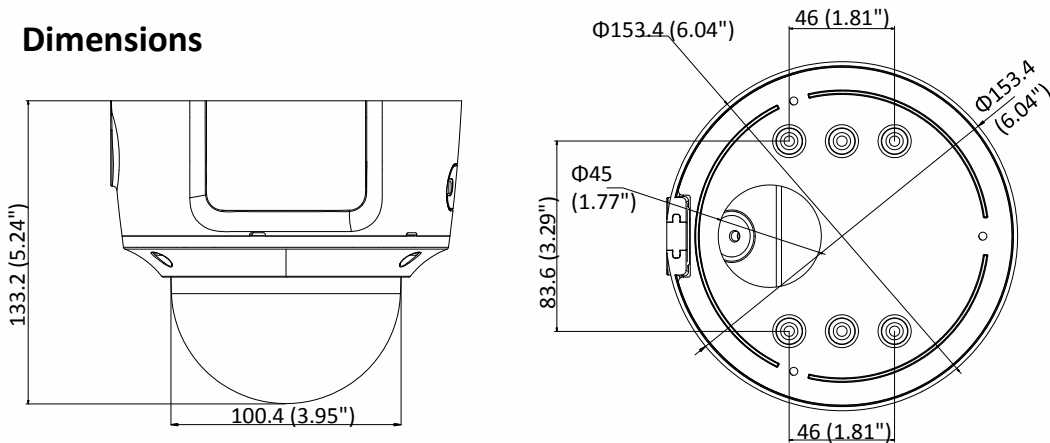

	Terminal block for DC input
Power Consumption and Current	12 VDC, 0.75A, max. 9.5W PoE (802.3af, 36V to 57V), 0.3A to 0.1A, max. 11W
Protection Level	IP67, IK10
Material	Metal
Dimensions	Φ 153.4 × 133.2 mm (Φ 6.04" × 5.24")
Weight	Camera: 1287 g (2.84 lb.)

Dimensions

Unit: mm(inch)

Accessories

DS-1471ZJ-155
Pendant Mount

DS-1473ZJ-155
Wall Mount

DS-1475ZJ-SUS
Vertical Pole Mount

DS-1476ZJ-SUS
Corner Mount

DS-1227ZJ-DM37
In-ceiling Mount