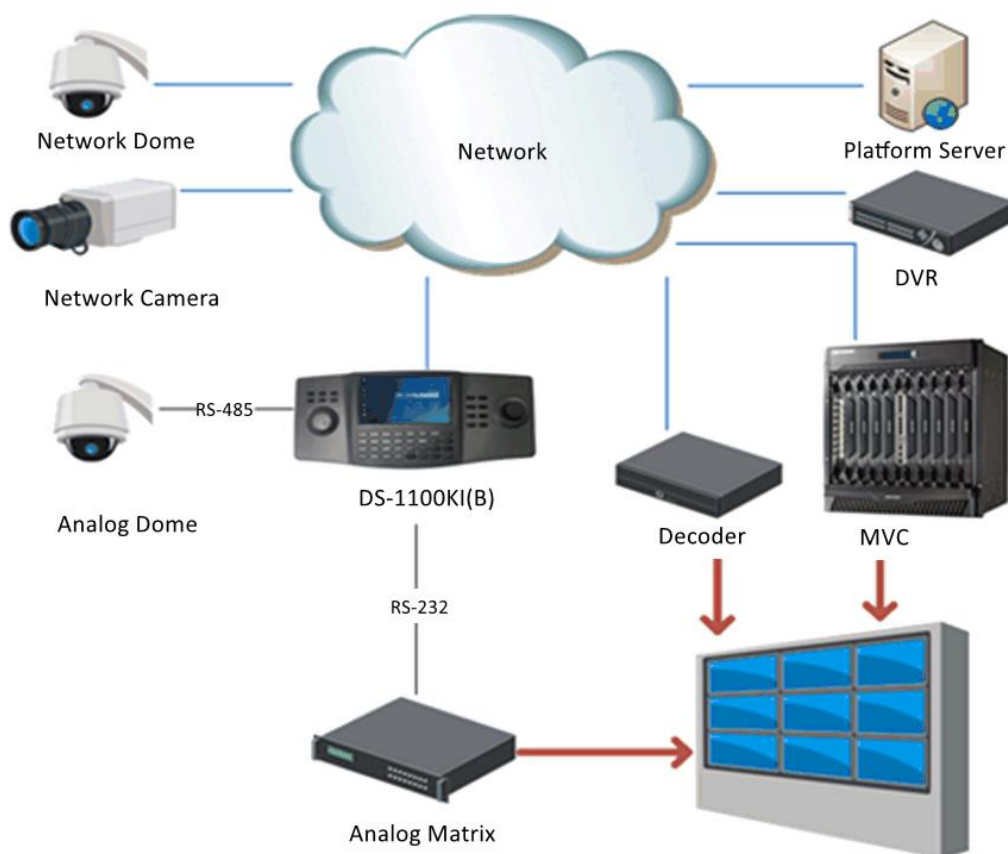

▪ Specification

Model		DS-1100KI(C)
Device Parameter	Display	7 inch LCD
	Control Method	Network method, serial control
	Power Supply	12 VDC
	Consumption	≤ 15 W
	Dimension	435 mm × 193 mm × 110 mm (17.13 inch × 7.60 inch × 4.33 inch) (L × W × H)
	Weight	2 kg (4.41 lb.)
	Compatible System	Linux system
Decoding Parameter	Performance	4 × 1080p
Environmental Parameter	Working Temperature	-10 °C to 55 °C (14°F to 131°F)
	Working Humidity	10% to 90%
External Interface	Network	RJ45 100 M/1000 M self-adaptive Ethernet interface × 1
	Wi-Fi	Not supported
	Serial Port	RS-485, RS-422
	Two-Way Audio Input	3.5 mm stereo, supporting the audio communication
	Two-Way Audio Output	3.5 mm stereo, supporting the audio communication
	Joystick	4-axis single button joystick
	USB Interface	USB 2.0 × 1

▪ Typical Application

Headquarters

No.555 Qianmo Road, Binjiang District,
Hangzhou 310051, China
T +86-571-8807-5998
www.hikvision.com

Follow us on social media to get the latest product and solution information.