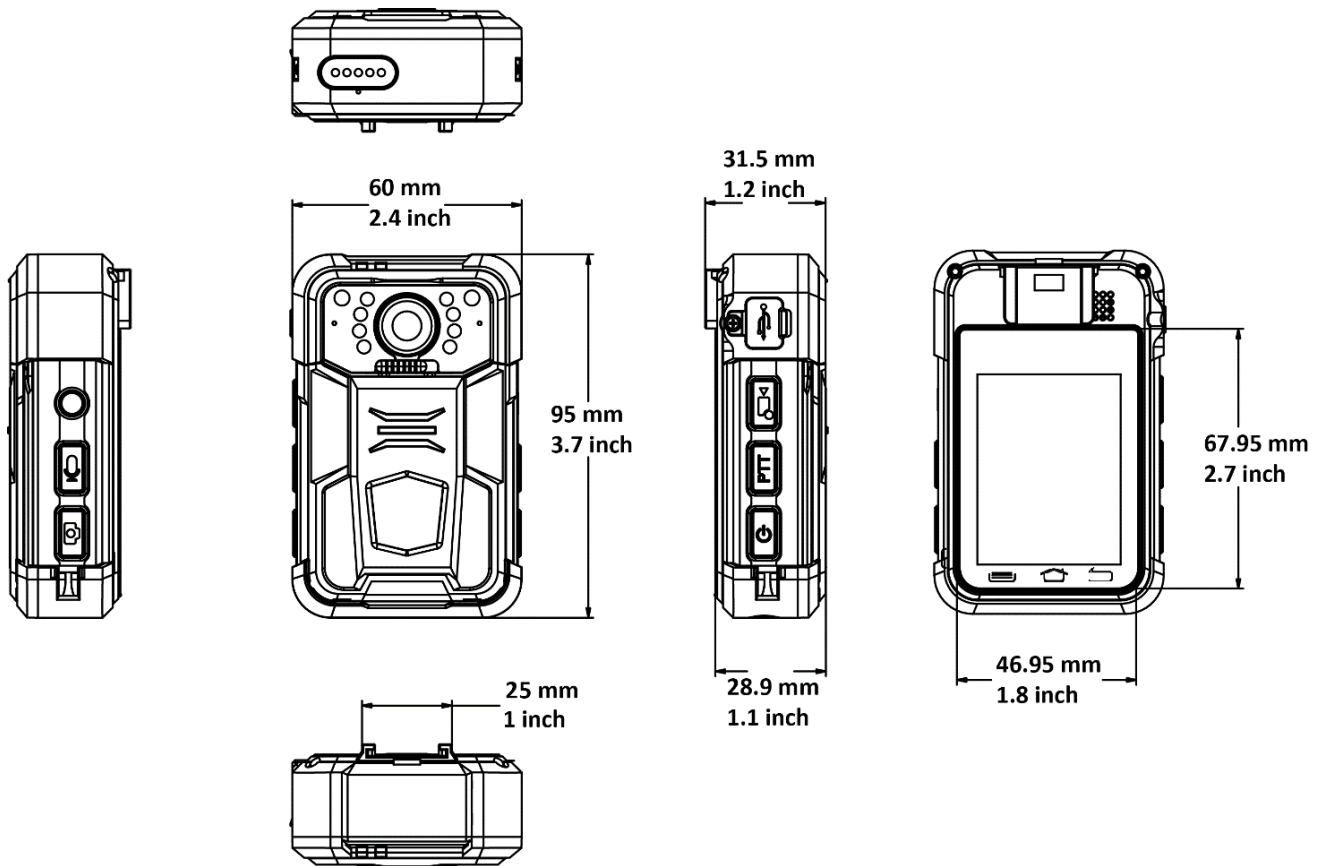

Dimension

Distributed by