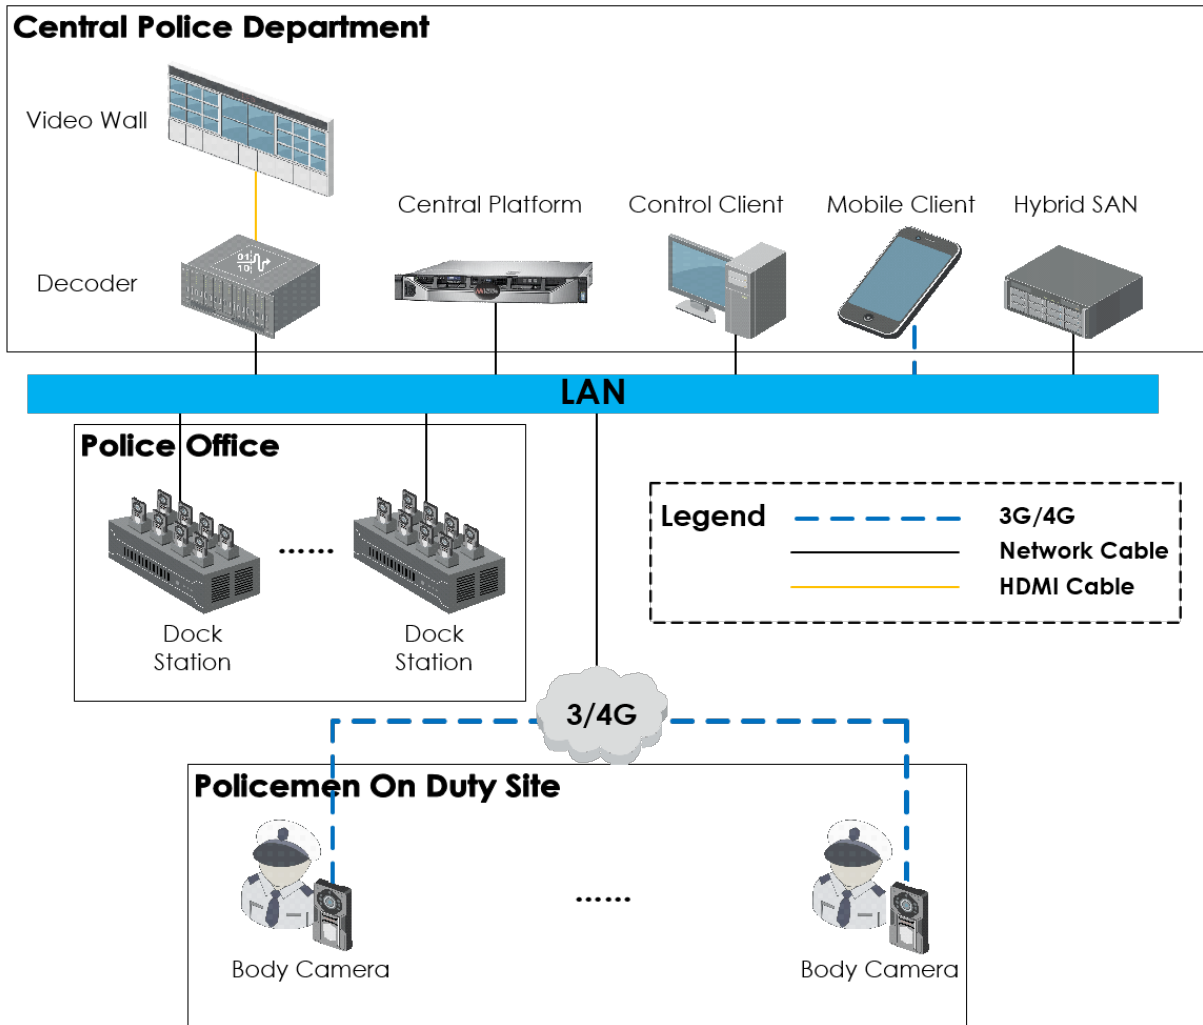

Typical Application