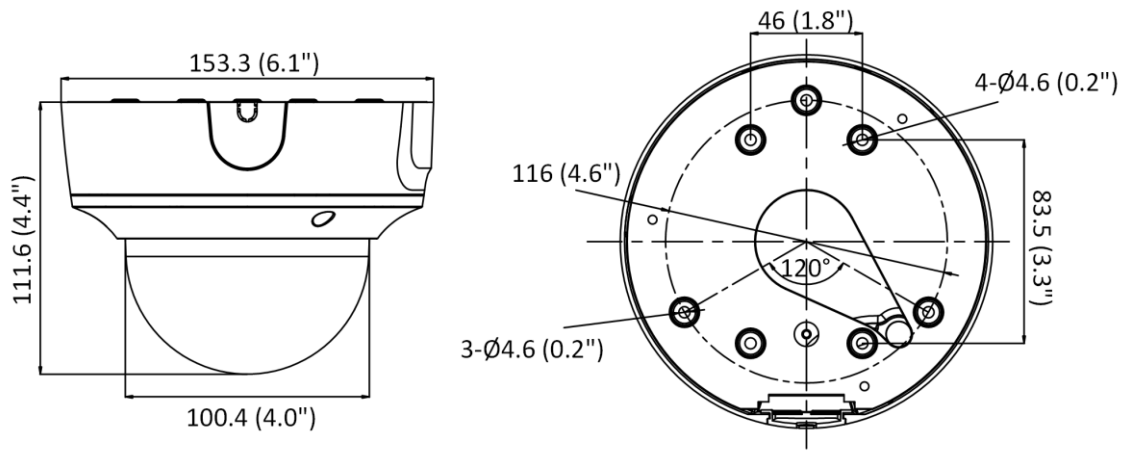

away from coastlines, as well as areas affected by acid rain.
No specific protection	Hikvision products at this level are equipped for use in areas where no specific anti-corrosion protection is needed.

▪ **Dimension**

Unit: mm (inch)

▪ **Accessory**

▪ **Optional**

DS-1280ZJ-DM55 Junction Box	DS-1473ZJ-155B Wall Mount	DS-1475ZJ-SUS Vertical Pole Mount	DS-1476ZJ-SUS Corner Mount	DS-1473ZJ-155 Wall Mount
DS-1227ZJ-DM44 In-Ceiling Mount	DS-1471ZJ-155 Pendant Mount