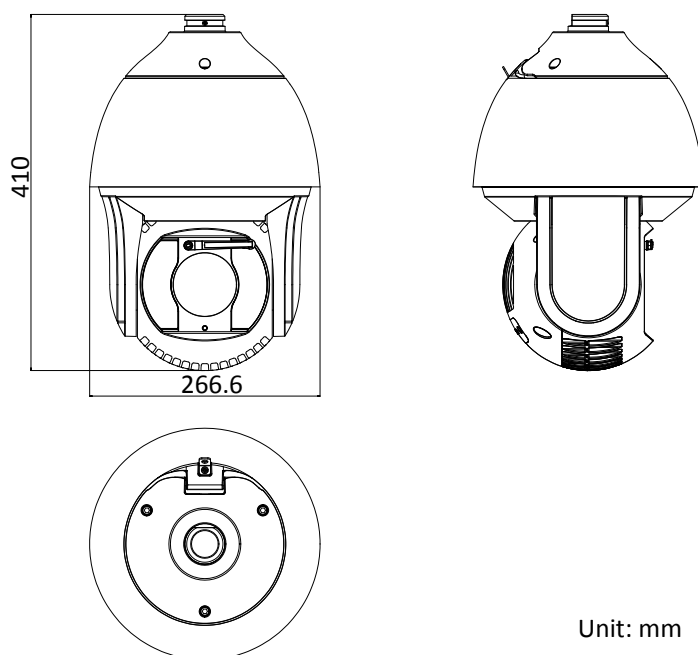

| | |
|------------|---|
| Dimensions | Φ 266.6 mm × 410 mm (Φ 10.50" × 16.14") |
| Weight | Approx. 8 kg (17.64 lb) |

DORI

The DORI (detect, observe, recognize, identify) distance gives the general idea of the camera ability to distinguish persons or objects within its field of view.

Order Model

DS-2DF8236IX-AEL (C), without wiper, 24 VAC & Hi-PoE

DS-2DF8236IX-AELW (C), with wiper, 24 VAC & Hi-PoE

Dimensions

Unit: mm

Accessory

Included:

Installation Adapter