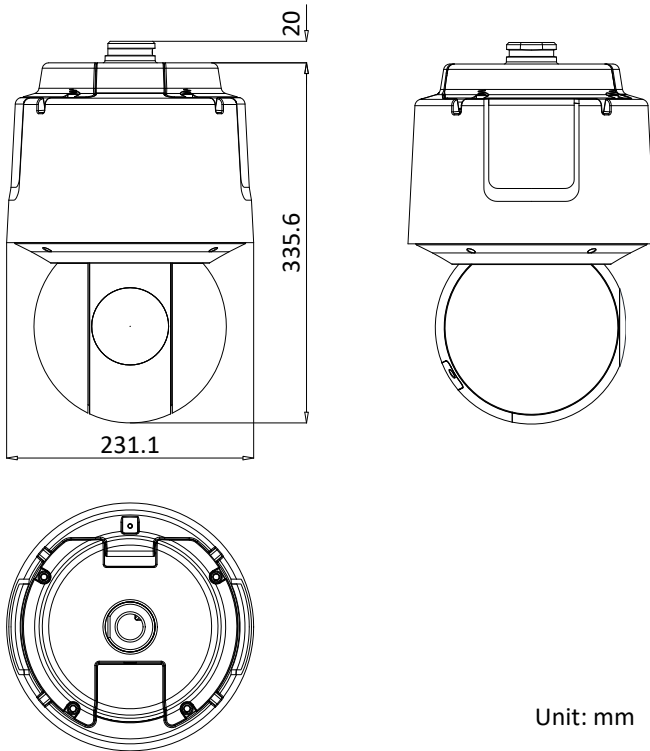

Protection Level	IP67 Standard, IK10, 6000V Lightning Protection, Surge Protection and Voltage Transient Protection
Material	Aluminum alloy
Dimensions	Φ 231.1 mm × 355.6 mm (Φ 9.10" × 14")
Weight	Approx. 6 kg (13.23 lb)

Order Model

DS-2DF6A825X-AEL-F, 24 VAC & Hi-PoE

Dimensions

Unit: mm