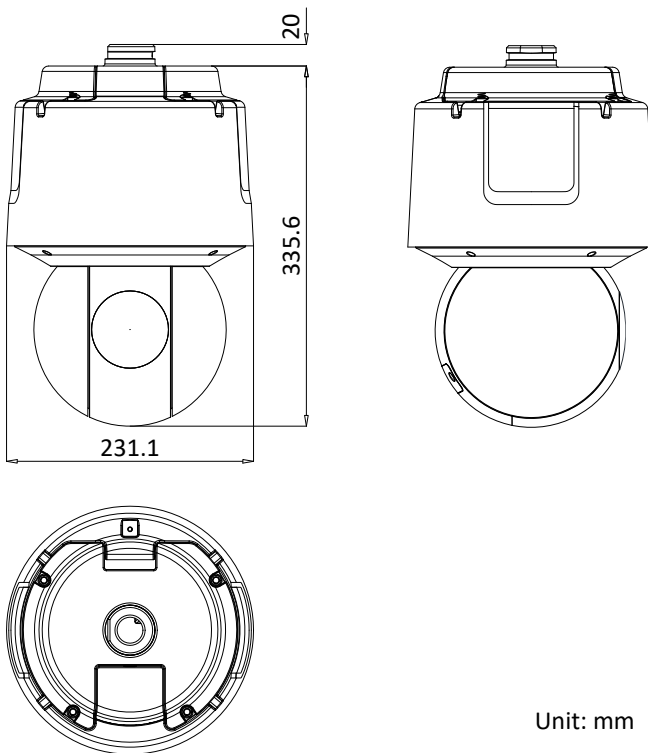

Protection Level	IP67 Standard, IK10, 6000V Lightning Protection, Surge Protection and Voltage Transient Protection
Material	Aluminum alloy
Dimensions	Φ 231.1 mm × 355.6 mm (Φ 9.10" × 14")
Weight	Approx. 6 kg (13.23 lb)

Dimensions

Unit: mm

Accessory

Included:

Installation Adapter

Optional:

DS-1602ZJ-P
Wall Mount

DS-1604ZJ-BOX-P
Wall Mount with Junction Box