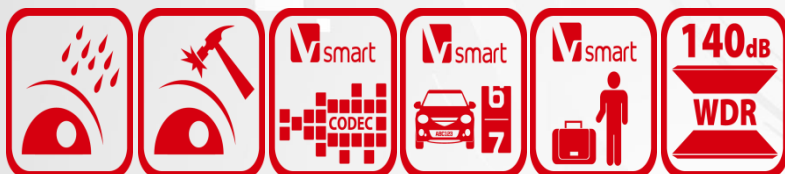

## DS-2CD4525FWD-IZ(H) 2MP Smart IP Outdoor Dome Camera

**LIGHTFIGHTER**

The Lightfighter series Smart cameras are able to capture high quality colored images in back light environment. DS-2CD4525FWD offers Full HD resolution with up to 60fps high frame rate, 140dB WDR, PoE, Defog, 3D DNR and complete Smart Feature-set to meet a wide variety of applications.

### **Smart Detection**

Intrusion Detection (object or people stopped in ROI), Line Crossing Detection (Flow control and Virtual line), Object Left/Removal, Area Entering/Leaving, Scene Change Detection, Audio Surge Detection, Audio Loss Detection, Defocus Detection, Face Detection, Object Counting, etc.

### **Smart Codec**

Smart Recording with dual-VCA, Low Bitrate, Low Latency, ROI enhancement, Multi-stream, Rotate Mode, Edge Recording, etc.