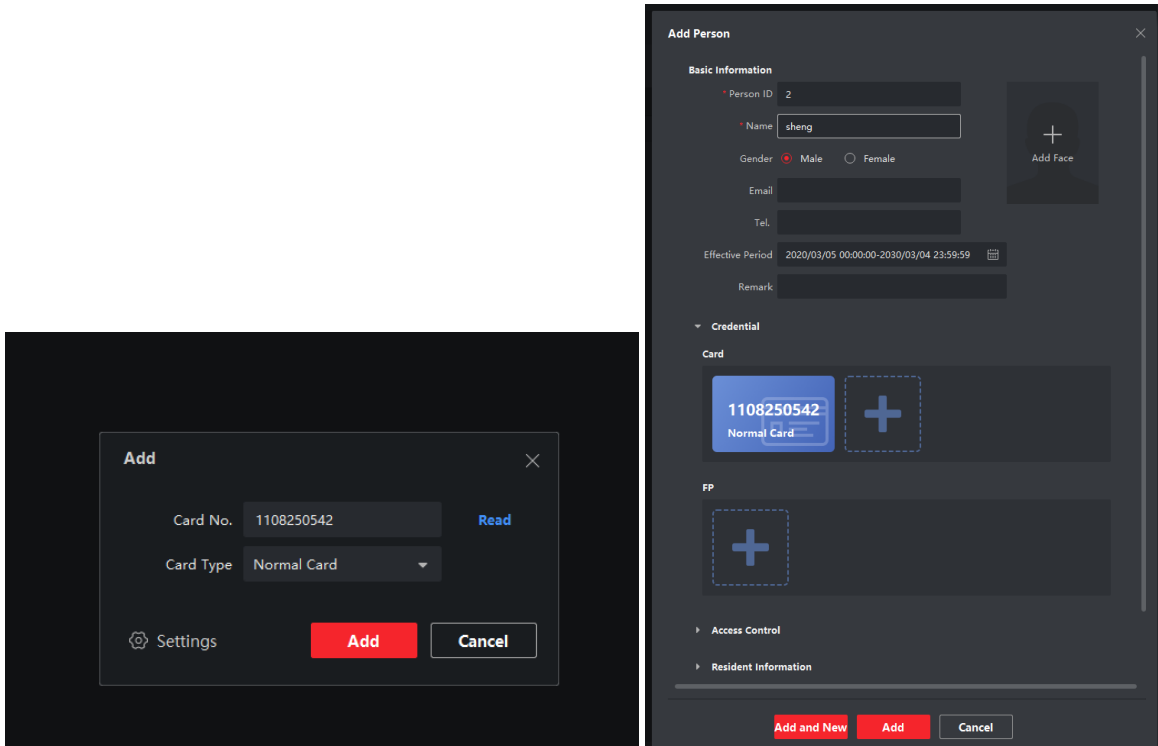

How to Set Access Controller M1 Encryption

DS-K2600 series access controller (K2601,K2602,K2604) support M1 Encryption function with card reader.

Note: Card reader need use RS485 connect to controller

1. Configuration Card Issuer when you add the card number.

Sector can be selected by yourself.

The screenshot displays the Hikvision software interface. The main window is titled 'Maintenance and Management' and shows a 'Person' tab. A table lists a person with ID 1, name 'zaisheng', and card number '0592484976'. A 'Settings' dialog box is open, showing the 'M1 Card Encryption' option checked and the 'Select Sector' dropdown menu set to 'All'. The 'Add Person' dialog box is also open, showing fields for 'Person ID', 'Name', 'Gender', 'Email', 'Tel.', 'Effective Period', and 'Remark'. The 'Add Person' dialog box has 'Add and New', 'Add', and 'Cancel' buttons at the bottom.

Title:	How to Set Access Controller M1 Encryption	Version:	v1.0	Date:	03/05/2020
Product:	Access Control Devices			Page:	2 of 6

2. Configure Access Group and apply the card to the Access Controller

Title:	How to Set Access Controller M1 Encryption	Version:	v1.0	Date:	03/05/2020
Product:	Access Control Devices			Page:	3 of 6