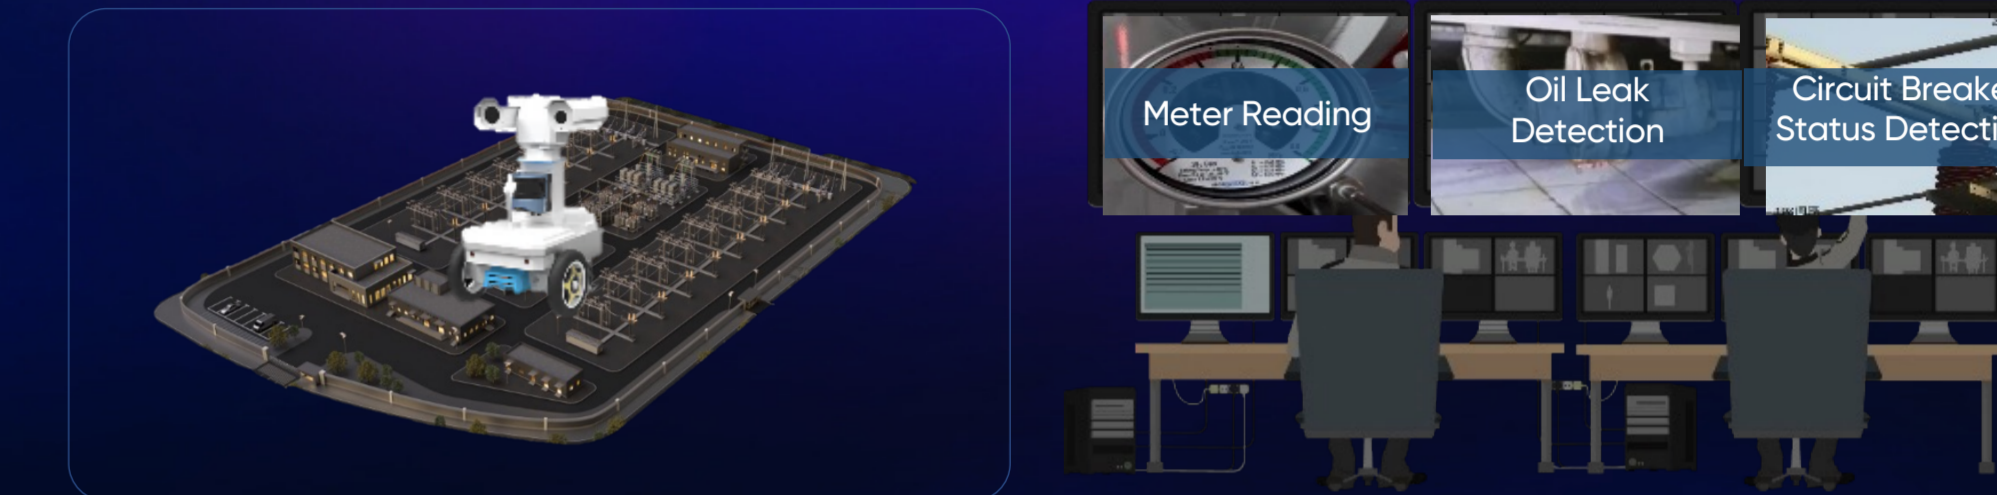

Cloud Gas Imaging Camera/Handheld Terminal

Joint Effort for Energy Digitalization

Enable developers to build AI-powered safety management and asset inspection applications with AI open platform (AIOP) and Hikvision's embedded open platform (HEOP)

Joint Application

AI-powered Safety Management

AI-powered Asset Inspection

Ecosystem Partner

- Use Hikvision's AI open platform to quickly build scenario-specific AI models and applications.

- Develop proprietary AI models and applications on Hikvision's network video monitoring products