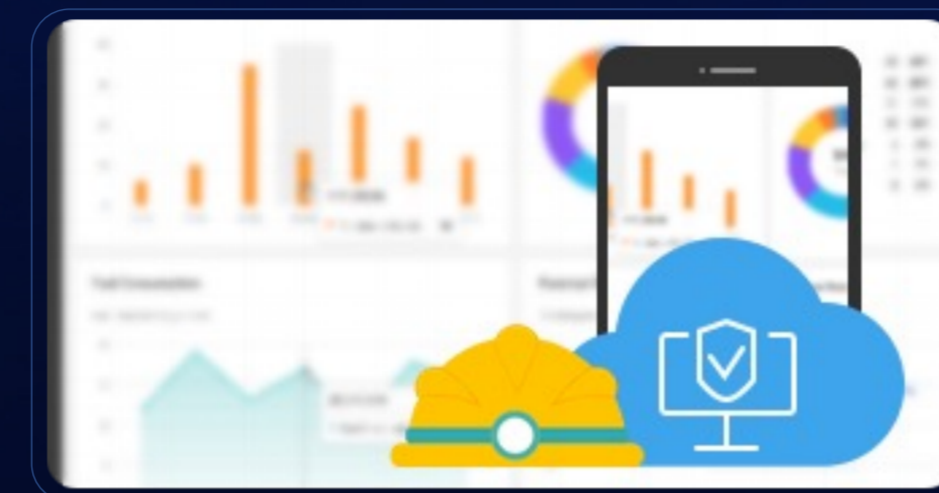

Field Operations Safety Management

- Streamline workflows and add visibility to operational process