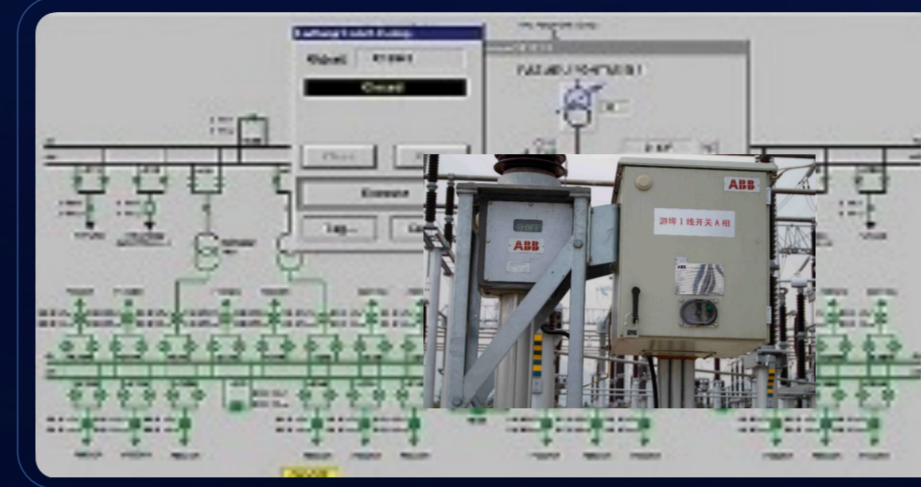

Joint Effort for Energy Digitalization

Visualize and optimize production processes with remote and IoT technologies

Joint Application

Ecosystem Partner

Hikvision Products

Video Integration

- Integrate video systems with industrial control systems, providing verification for process anomalies

SCADA & DCS System Partner

- Collect operational data from field devices such as sensors and controllers
- Monitor processes and make adjustments as necessary

Video Streaming Images and Footage

Explosion-proof Cameras

High Temperature Camera

Industrial NVRs

Remote Asset Inspection

- Enable remote asset inspection by collecting data from video systems and connected IoT devices

EAM & AIS System Partner

- Asset lifecycle management
- Asset health monitoring
- Predictive maintenance planning, scheduling and execution