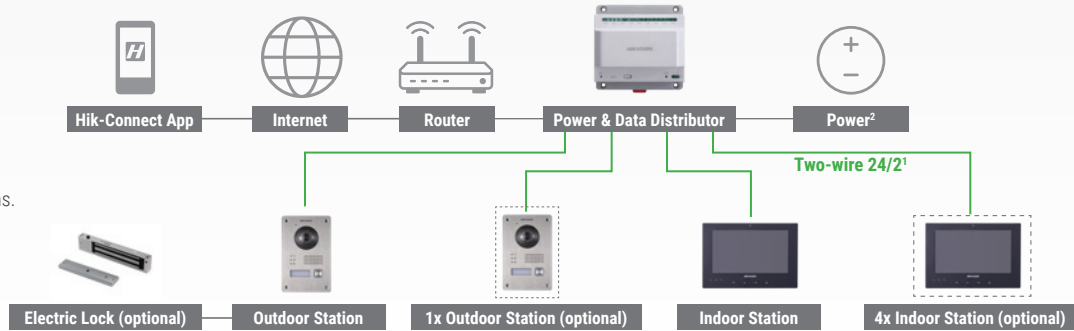

## Kit Contents

**DS-KH8340-TCE2**  
Indoor station with wall mounting plate

**DS-KAD709**  
Power & data distributor with power supply of 24 V DC, 2.5 A

**DS-KV8103-IME2**  
Outdoor station with surface/flush mounting gang box

## System Diagram

1. Power, video, audio and control signals traverse 2-conductor, 24-gauge or larger cable.
2. Upgrade power supply to 24 V DC, 4 A when using more than five stations.