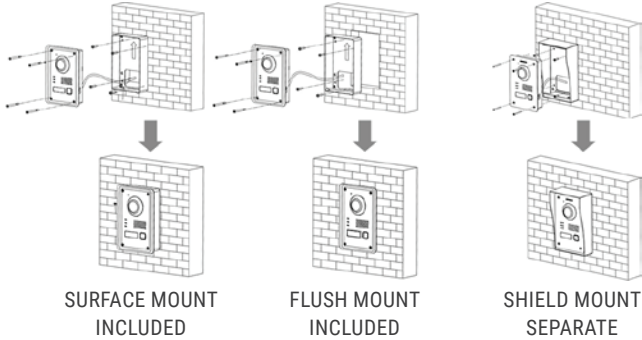

Outdoor Station Mounting Options

Accessories Sold Separately

DS-KAB8103-IMEX	DS-K7P02	DS-K4H250S	DS-K4H250D
Protective shield	Exit button	Single door magnetic lock	Double door magnetic lock

Application Examples

Scan or click to view
more information