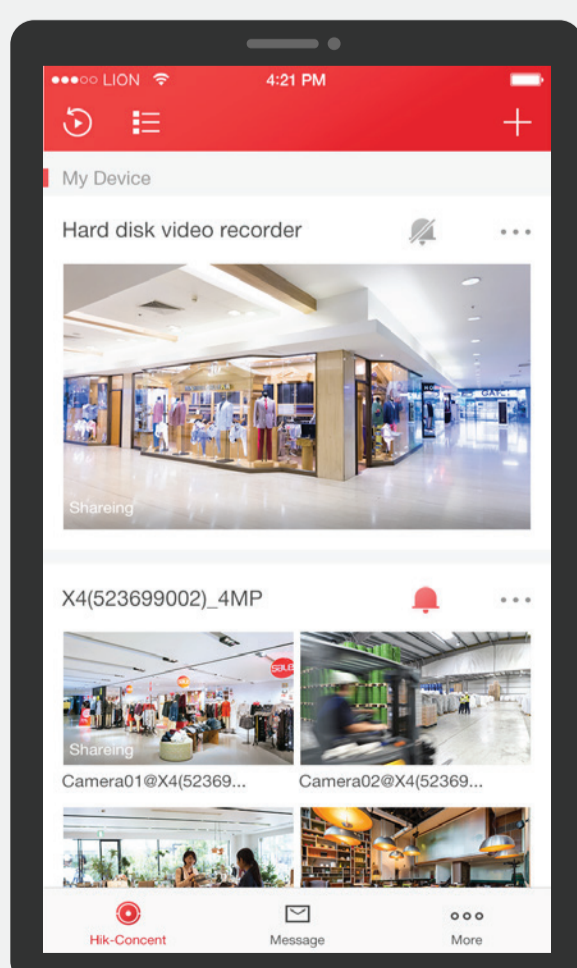

Simple Installation, Cost Effective

x1

x3

3 cameras cover full area
3 times installation with lens direction adjustment

- 350-degree coverage area with one ColorVu PT camera
- Easy, automatic Tilt function
- Strobe light and audio alarm

x1

x1

1 siren cost and wire cost

Easily View and Manage with Our Free Hik-Connect App

Hik-Connect

- Remote view and playback, PT control
- Alarm push notifications in real time
- Two-way audio from phone to the camera