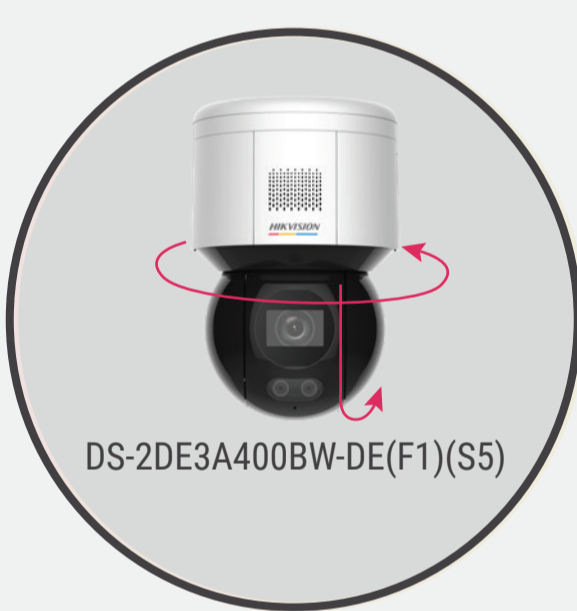

Two-way audio to listen and speak using built-in microphone and speaker

IP-66 outdoor rated for performance in harsh environments

Live Guard: The built-in microphone, speaker and strobe light provide a verbal warning to trespassers or intruders

Simple Installation, Cost Effective

x1

x3

3 cameras cover full area
3 times installation with lens direction adjustment

- 350-degree coverage area with one ColorVu PT camera
- Easy, automatic Tilt function
- Strobe light and audio alarm

x1

x1

1 siren cost and wire cost