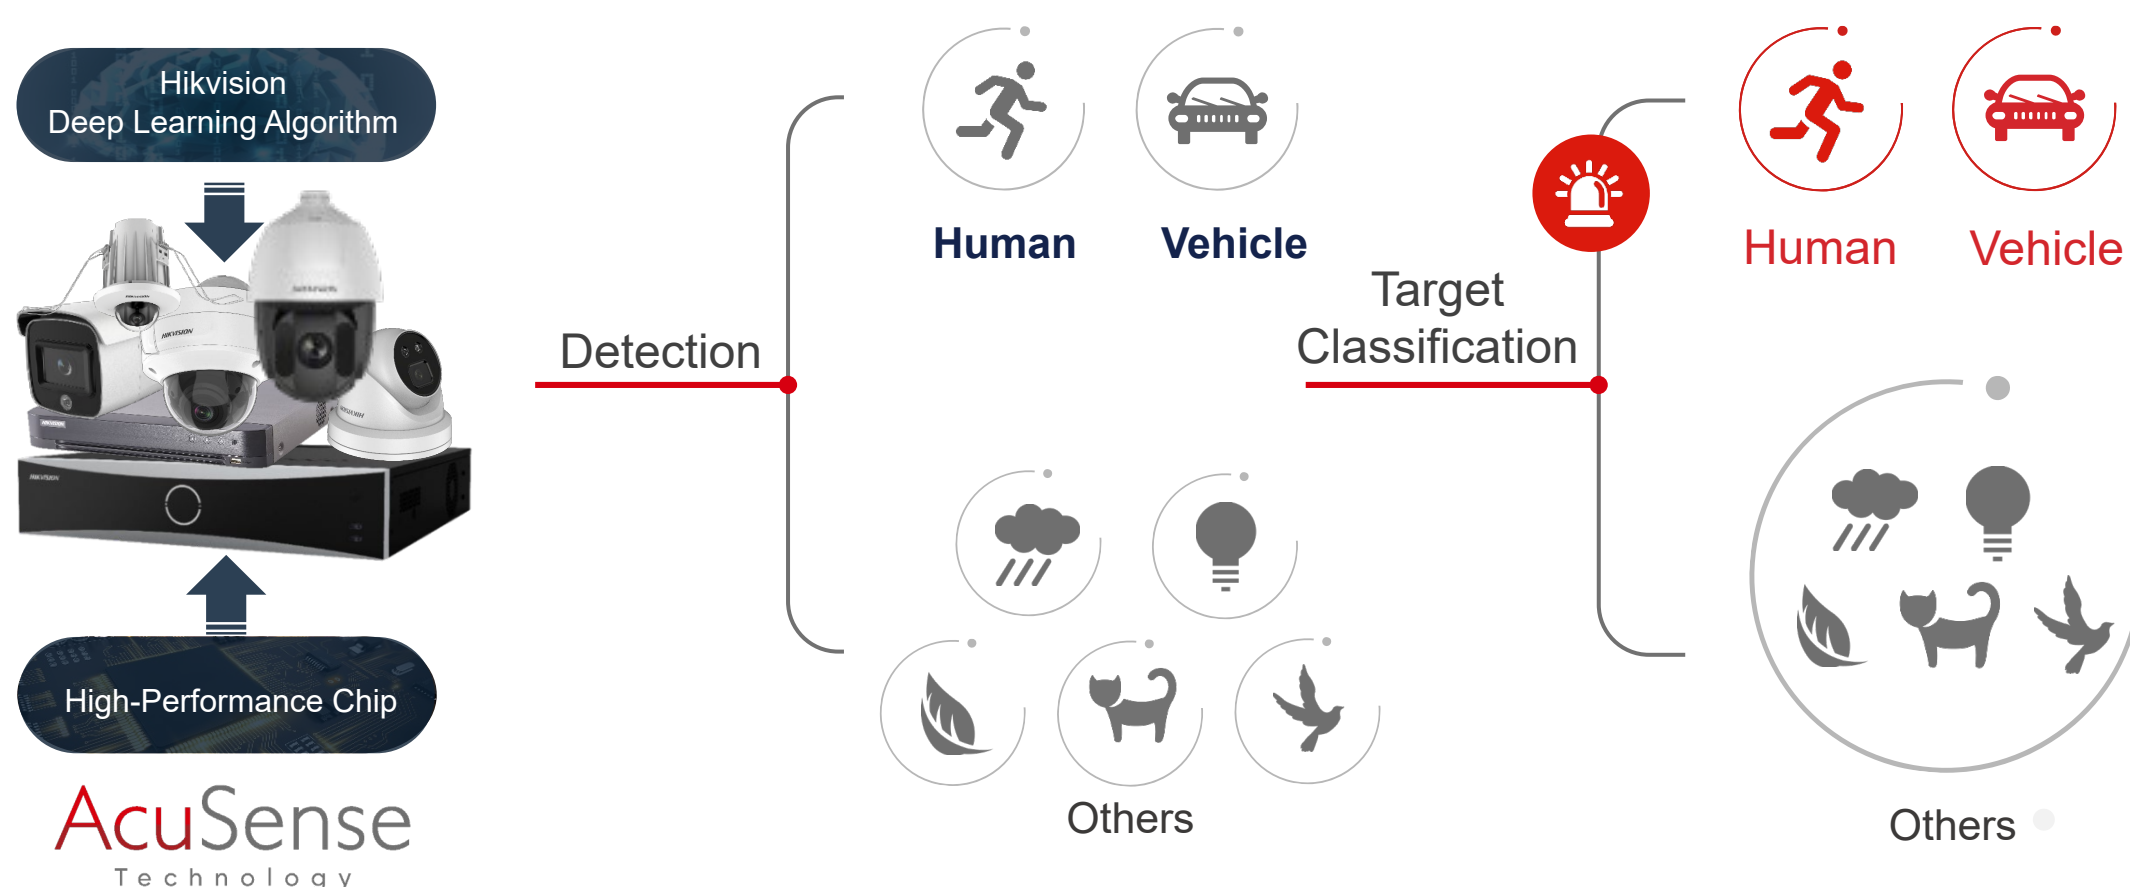

# 2<sup>nd</sup> Generation Value IP Camera with AcuSense

DS-2CD2E43 In-Ceiling Dome  
*Compact and Sleek*

The Easy Upgrade

to

FOCUS and ACT

AcuSense Technology

## Highlights

### AcuSense Technology

AcuSense is an intelligent video analysis technology based on deep learning algorithms which detects targets and classifies them into humans, vehicles, and others. It helps to produce highly accurate and reliable alarms for end users.

## Find Targets Quickly with Classified Video Footage

With AcuSense intelligent target classification, the Hikvision NVR records the HD footage and sorts them into "Human Files" and "Vehicle Files," helping you locate key videos more quickly.