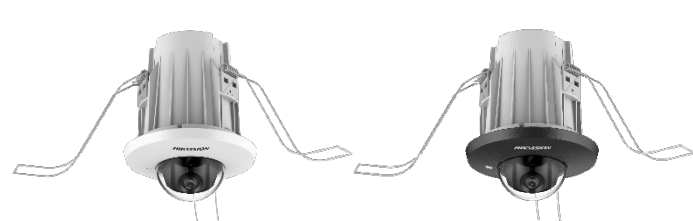

Product Showcase

DS-2CD2E43G2-U

- 4 MP, 2.8/4 mm
- AcuSense technology
- 0.005 Lux @ F1.6
- 120 dB WDR
- Built-in mic
- White and black cover included