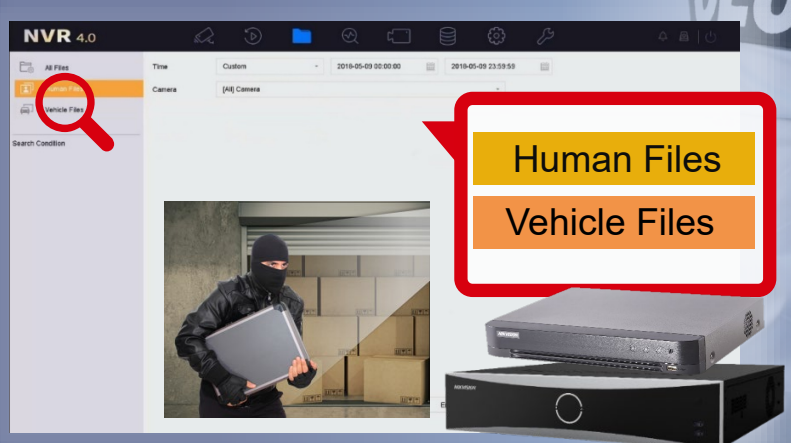

### AcuSense Technology

AcuSense is an intelligent video analysis technology based on deep learning algorithms which detects targets and classifies them into humans, vehicles, and others. It helps to produce highly accurate and reliable alarms for end users.

## Find Targets Quickly with Classified Video Footage

With AcuSense intelligent target classification, the Hikvision NVR records the HD footage and sorts them into "Human Files" and "Vehicle Files," helping you locate key videos more quickly.