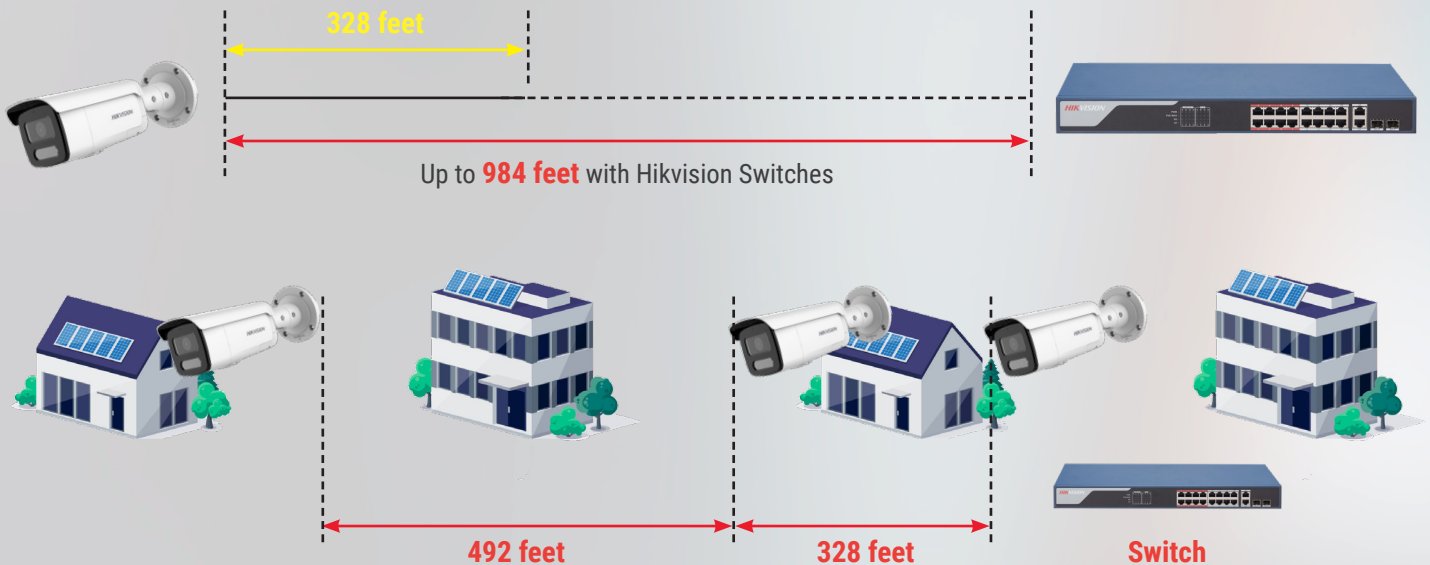

MAXIMUM 984 FT. LONG DISTANCE TRANSMISSION