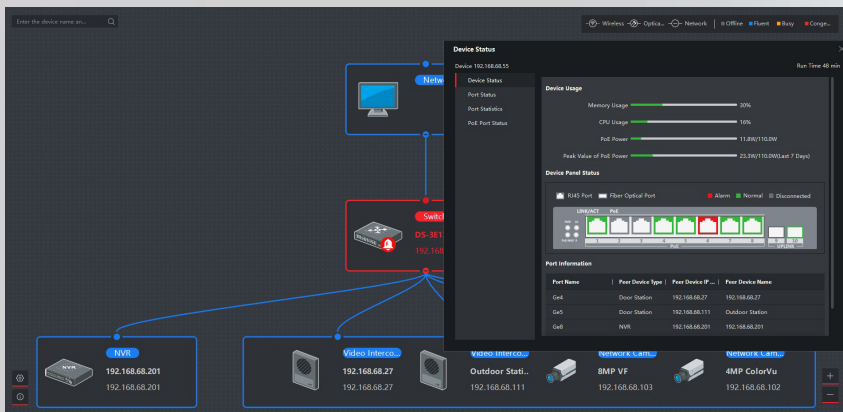

## POWERFUL

Up to 90W per PoE Port Gigabit Switch delivers a substantial power source for high-power consumption cameras like Network Speed Domes, Multi-Lens Cameras, and TandemVu PTZs. Up to 984 feet long distance for transmission simplifies installation and reduces costs.

## SECURE

Auto-restart cameras once they are detected offline to secure video recording and ensure all critical events are captured.

## PERFORMANCE

Key features like VLANs for segmenting, QoS for traffic prioritization, port bandwidth controls, and SNMP monitoring uplevel your network management. (Available on Gigabyte Smart Managed Series Switches)

### VISUAL TOPOLOGY

\*\*Topology and direct camera pre-view with PTZ control only available in Smart Managed Switches Series