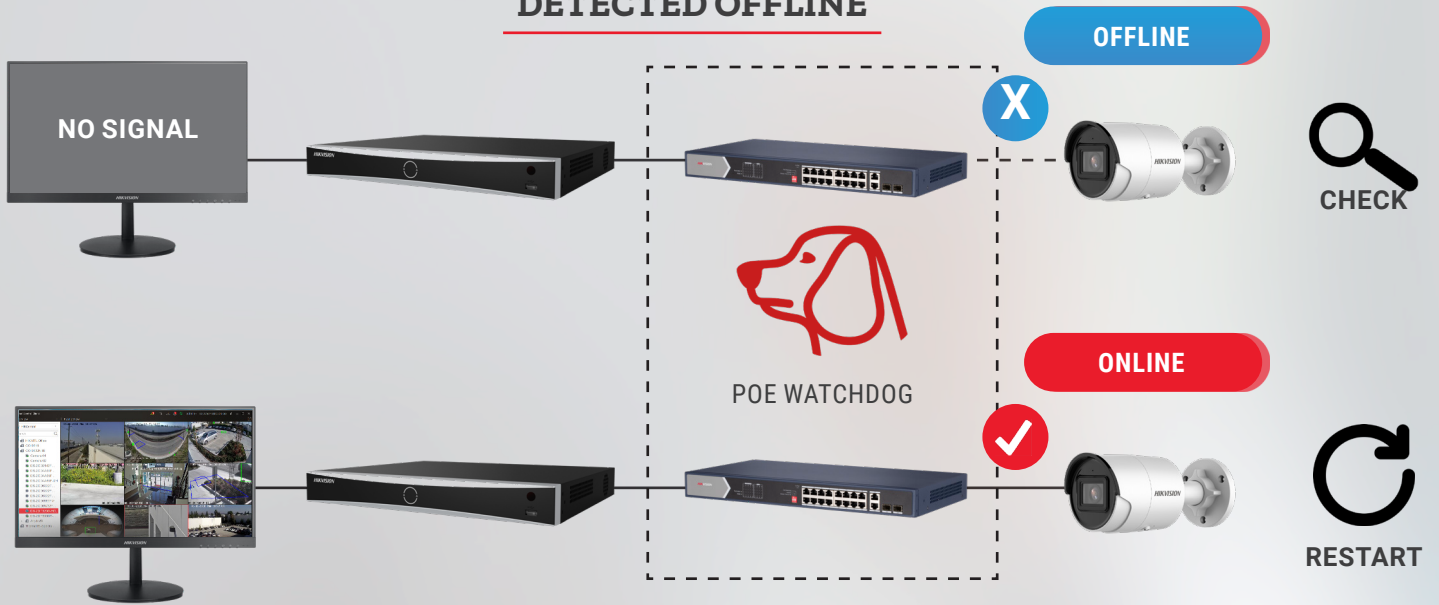

## POWERFUL

Up to 90W per PoE Port Gigabit Switch delivers a substantial power source for high-power consumption cameras like Network Speed Domes, Multi-Lens Cameras, and TandemVu PTZs. Up to 984 feet long distance for transmission simplifies installation and reduces costs.

### VISUAL TOPOLOGY

\*\*Topology and direct camera pre-view with PTZ control only available in Smart Managed Switches Series

### CAMERA LIVE VIEW

## AUTO-RESTART CAMERA WHEN DETECTED OFFLINE