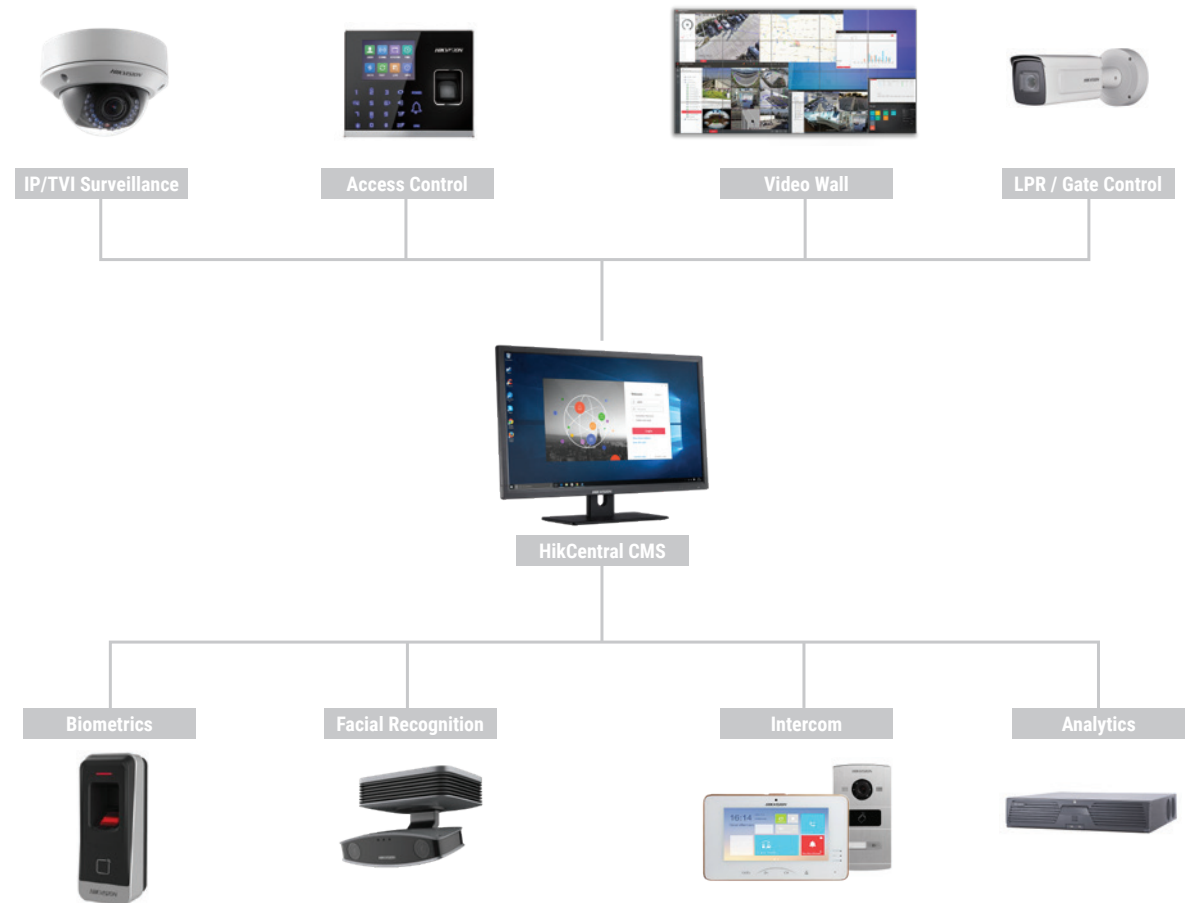

AUTHORIZED / VERIFIED SCHOOL POPULATION ENTRANCE:

One of the most important steps in creating a safe and secure campus environment is ensuring that only authorized students, faculty, and visitors can access school grounds. Hikvision access control technology capabilities include:

- List of Staff and Students
- Knowing Who Goes Where and When
- Student and Teacher Tracking Capability
- Visitor Management
- Exterior Entrance Controls
- Personnel Authentication

Hikvision access control solutions enable school systems to grant access only to authorized personnel.

Hikvision provides a full line of access control readers, panels, and credentials perfectly suited to educational facilities. Hikvision's advanced technologies include:

- Access Control Systems
- Vehicle Barrier Gates
- Biometric Access Control
- License Plate Recognition Systems

HIKCENTRAL CENTRALIZED CAMPUS SECURITY ECOSYSTEM